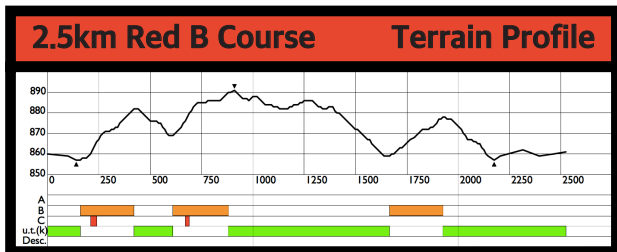

FIS Homologation Statistics

Competition Level: OWG
 Course Length: 5085m
 Highest Point: 928m
 Lowest Point: 857m
 Total Climb (TC): 181m
 Maximum Climb (MC): 59m
 Height Difference (HD): 71m
 Category: D

FIS Homologation Statistics

Competition Level: FIS	Total Climb (TC): 80m
Course Length: 2515m	Maximum Climb (MC): 25m
Highest Point: 892m	Height Difference (HD): 35m
Lowest Point: 857m	Category: D

Race Categories + Info

December 16, 2018
Classic Technique Mass Start

Juvenile Boys 2 x 2.5Km Red
Juvenile Girls 2 x 2.5Km Red

3.0km Blue A Course

Terrain Profile

FIS Homologation Statistics

Competition Level: COC
Course Length: 3069m
Highest Point: 882m
Lowest Point: 850m
Total Climb (TC): 81m
Maximum Climb (MC): 25m
Height Difference (HD): 32m
Category: D