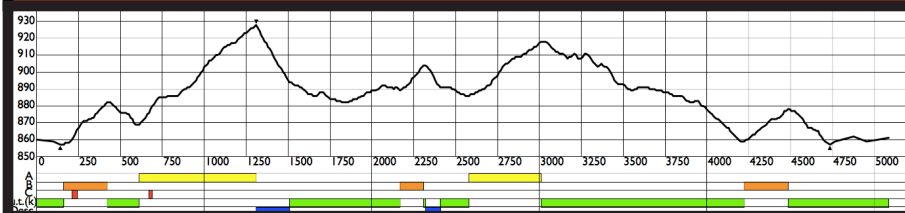

FIS Homologation Statistics

Competition Level: OWG
 Course Length: 5085m
 Highest Point: 928m
 Lowest Point: 857m
 Total Climb (TC): 181m
 Maximum Climb (MC): 59m
 Height Difference (HD): 71m
 Category: D

5.0km Red A Course

Terrain Profile

Race Categories + Info

December 16, 2018 Classic Technique, Mass Start
 Senior Men 6 x 5Km Red A
 Senior Women 3 x 5Km Red A
 Junior Men 6 x 5Km Red A
 Junior Women 3 x 5Km Red A
 Junior Boys & Junior Girls 1 x 5Km Red A

FIS Homologation Statistics

Competition Level: FIS	Total Climb (TC): 80m
Course Length: 2515m	Maximum Climb (MC): 25m
Highest Point: 892m	Height Difference (HD): 35m
Lowest Point: 857m	Category: D

Race Categories + Info

December 16, 2018
Classic Technique Mass Start

Juvenile Boys 2 x 2.5Km Red
Juvenile Girls 2 x 2.5Km Red

3.0km Blue A Course

Terrain Profile

FIS Homologation Statistics

Competition Level: COC
Course Length: 3069m
Highest Point: 882m
Lowest Point: 850m
Total Climb (TC): 81m
Maximum Climb (MC): 25m
Height Difference (HD): 32m
Category: D