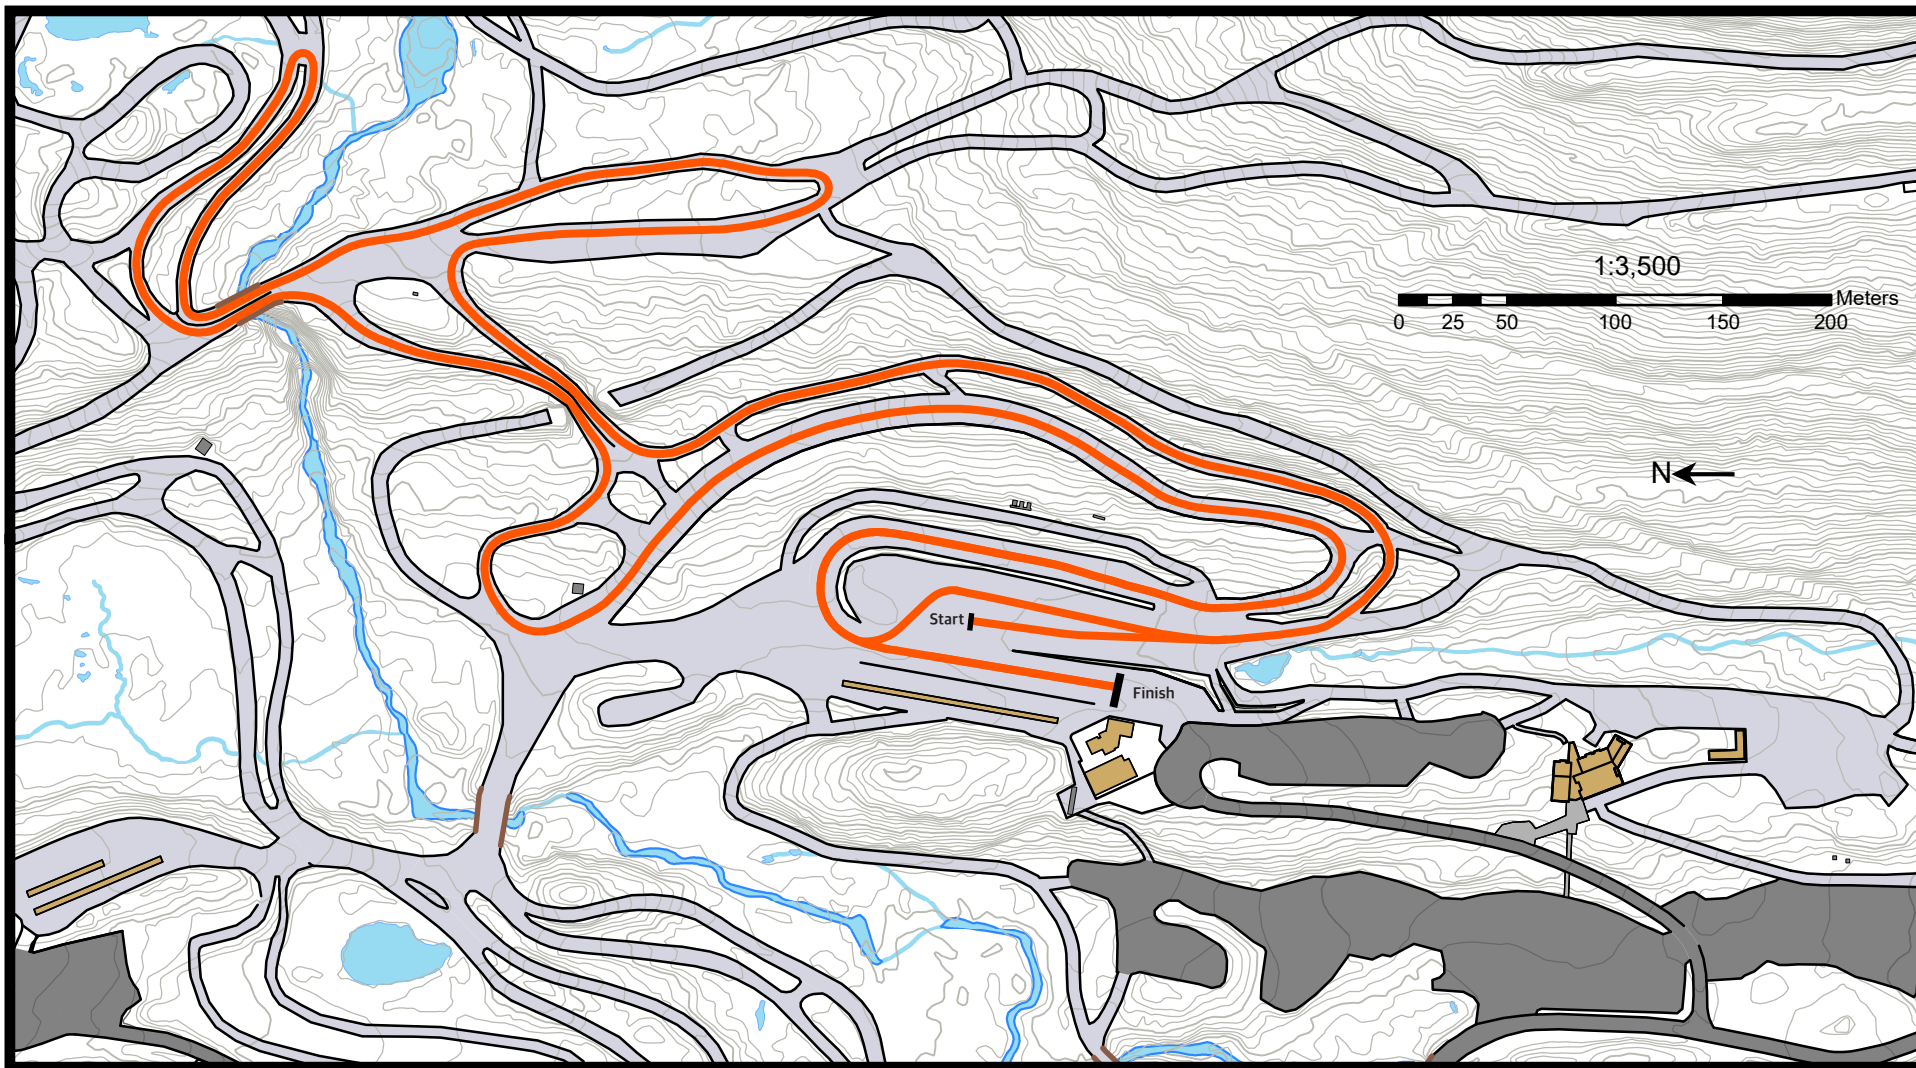

FIS Homologation Statistics

Competition Level: OWG
 Course Length: 5085m
 Highest Point: 928m
 Lowest Point: 857m
 Total Climb (TC): 181m
 Maximum Climb (MC): 59m
 Height Difference (HD): 71m
 Category: D

5.0km Red A Course

Terrain Profile

Race Categories + Info

December 16, 2018 Classic Technique, Mass Start
 Senior Men 6 x 5Km Red A
 Senior Women 3 x 5Km Red A
 Junior Men 6 x 5Km Red A
 Junior Women 3 x 5Km Red A
 Junior Boys & Junior Girls 1 x 5Km Red A

FIS Homologation Statistics

Competition Level: FIS	Total Climb (TC): 80m
Course Length: 2515m	Maximum Climb (MC): 25m
Highest Point: 892m	Height Difference (HD): 35m
Lowest Point: 857m	Category: D

Race Categories + Info

Race Categories + Info

December 16, 2018
Classic Technique, Mass Start

Midget Boys 1 x 3.0 Km Blue
Midget Girls 1 x 3.0 Km Blue