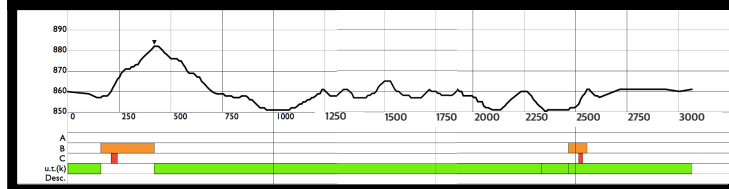

FIS Homologation Statistics

Competition Level: OWG
 Course Length: 5085m
 Highest Point: 928m
 Lowest Point: 857m
 Total Climb (TC): 181m
 Maximum Climb (MC): 59m
 Height Difference (HD): 71m
 Category: D

FIS Homologation Statistics

Competition Level: FIS	Total Climb (TC): 80m
Course Length: 2515m	Maximum Climb (MC): 25m
Highest Point: 892m	Height Difference (HD): 35m
Lowest Point: 857m	Category: D

Race Categories + Info

December 16, 2018
Classic Technique Mass Start

Juvenile Boys 2 x 2.5Km Red
Juvenile Girls 2 x 2.5Km Red

3.0km Blue A Course

Terrain Profile

FIS Homologation Statistics

Competition Level: COC
Course Length: 3069m
Highest Point: 882m
Lowest Point: 850m
Total Climb (TC): 81m
Maximum Climb (MC): 25m
Height Difference (HD): 32m
Category: D