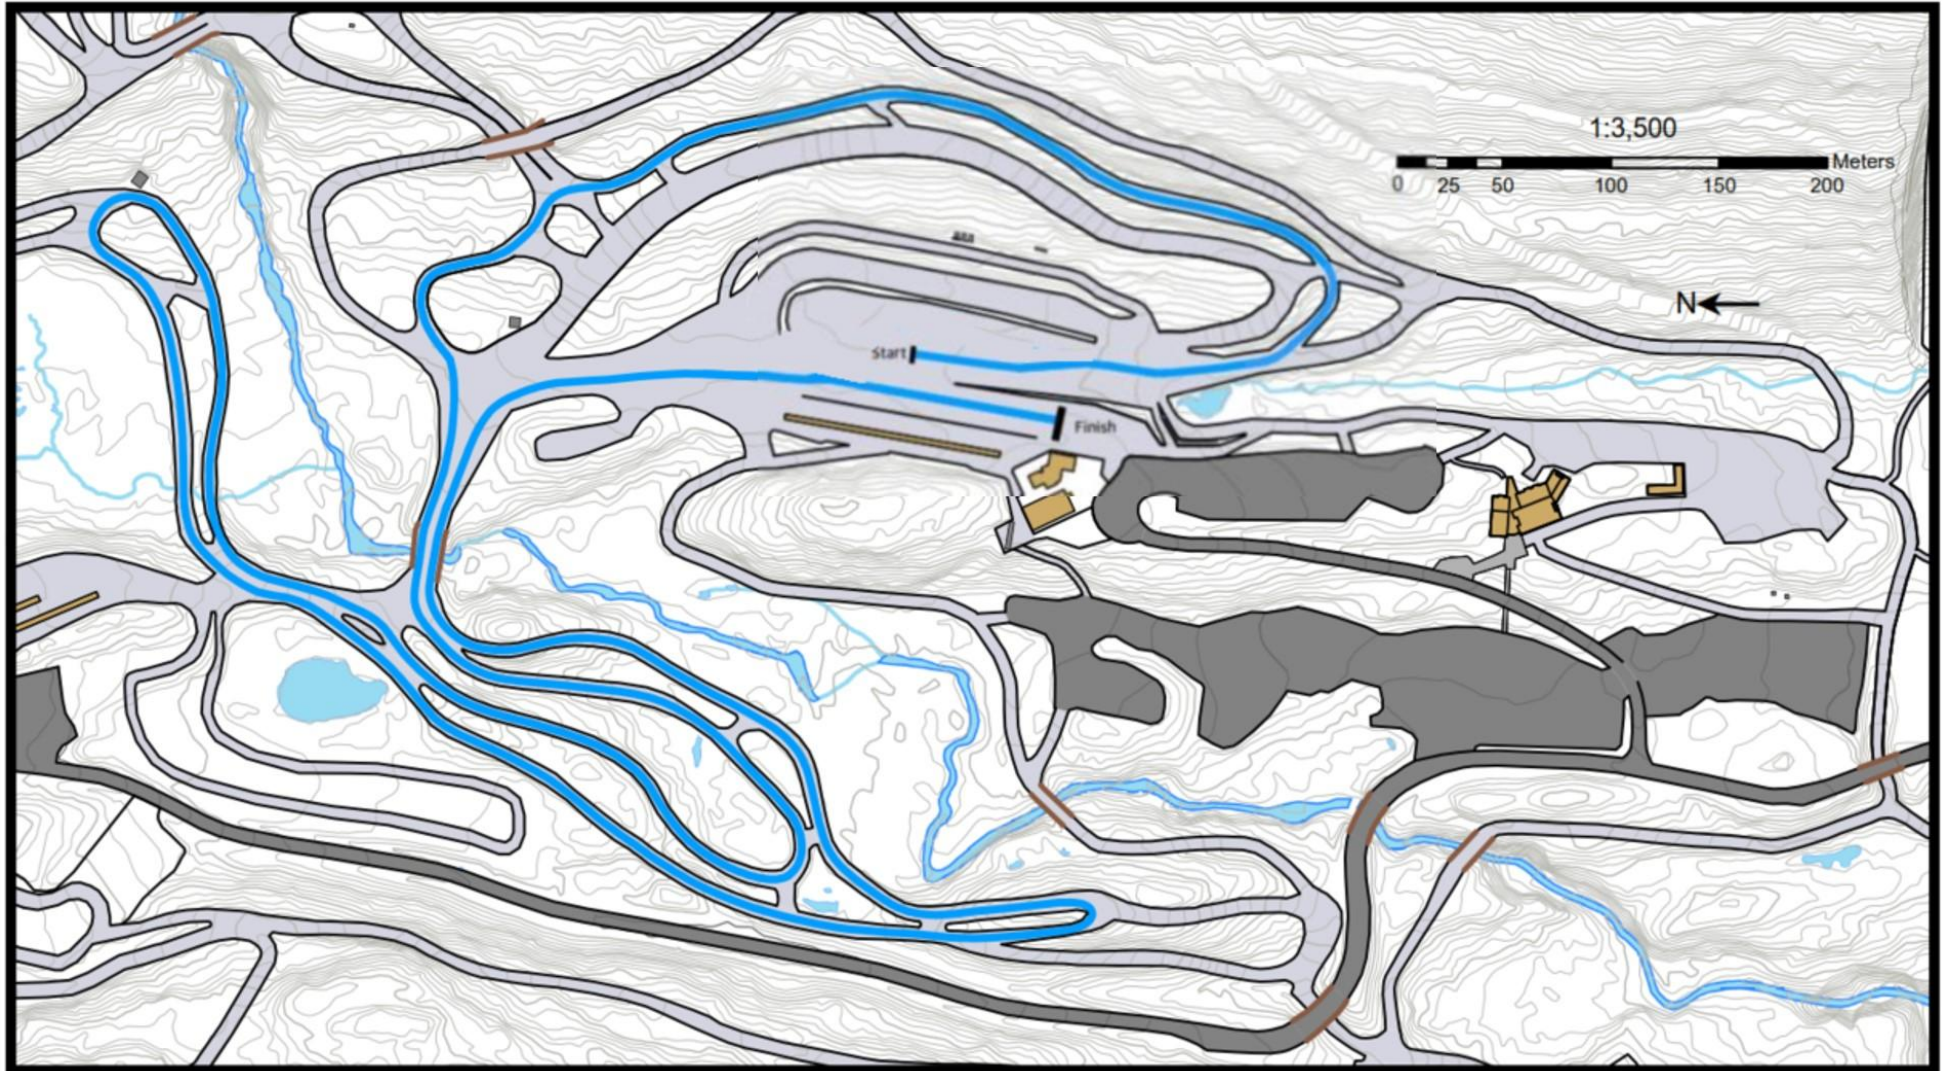

FIS Homologation Statistics

Competition Level: OWG
 Course Length: 5085m
 Highest Point: 928m
 Lowest Point: 857m
 Total Climb (TC): 181m
 Maximum Climb (MC): 59m
 Height Difference (HD): 71m
 Category: D

FIS Homologation Statistics

Competition Level: FIS	Total Climb (TC): 80m
Course Length: 2515m	Maximum Climb (MC): 25m
Highest Point: 892m	Height Difference (HD): 35m
Lowest Point: 857m	Category: D

Race Categories + Info

December 16, 2018
Classic Technique Mass Start

Juvenile Boys 2 x 2.5Km Red
Juvenile Girls 2 x 2.5Km Red

3.0km Blue A Course

Terrain Profile

FIS Homologation Statistics

Competition Level: COC
Course Length: 3069m
Highest Point: 882m
Lowest Point: 850m
Total Climb (TC): 81m
Maximum Climb (MC): 25m
Height Difference (HD): 32m
Category: D

Race Categories + Info

December 16, 2018
Classic Technique, Mass Start

Midget Boys 1 x 3.0 Km Blue
Midget Girls 1 x 3.0 Km Blue