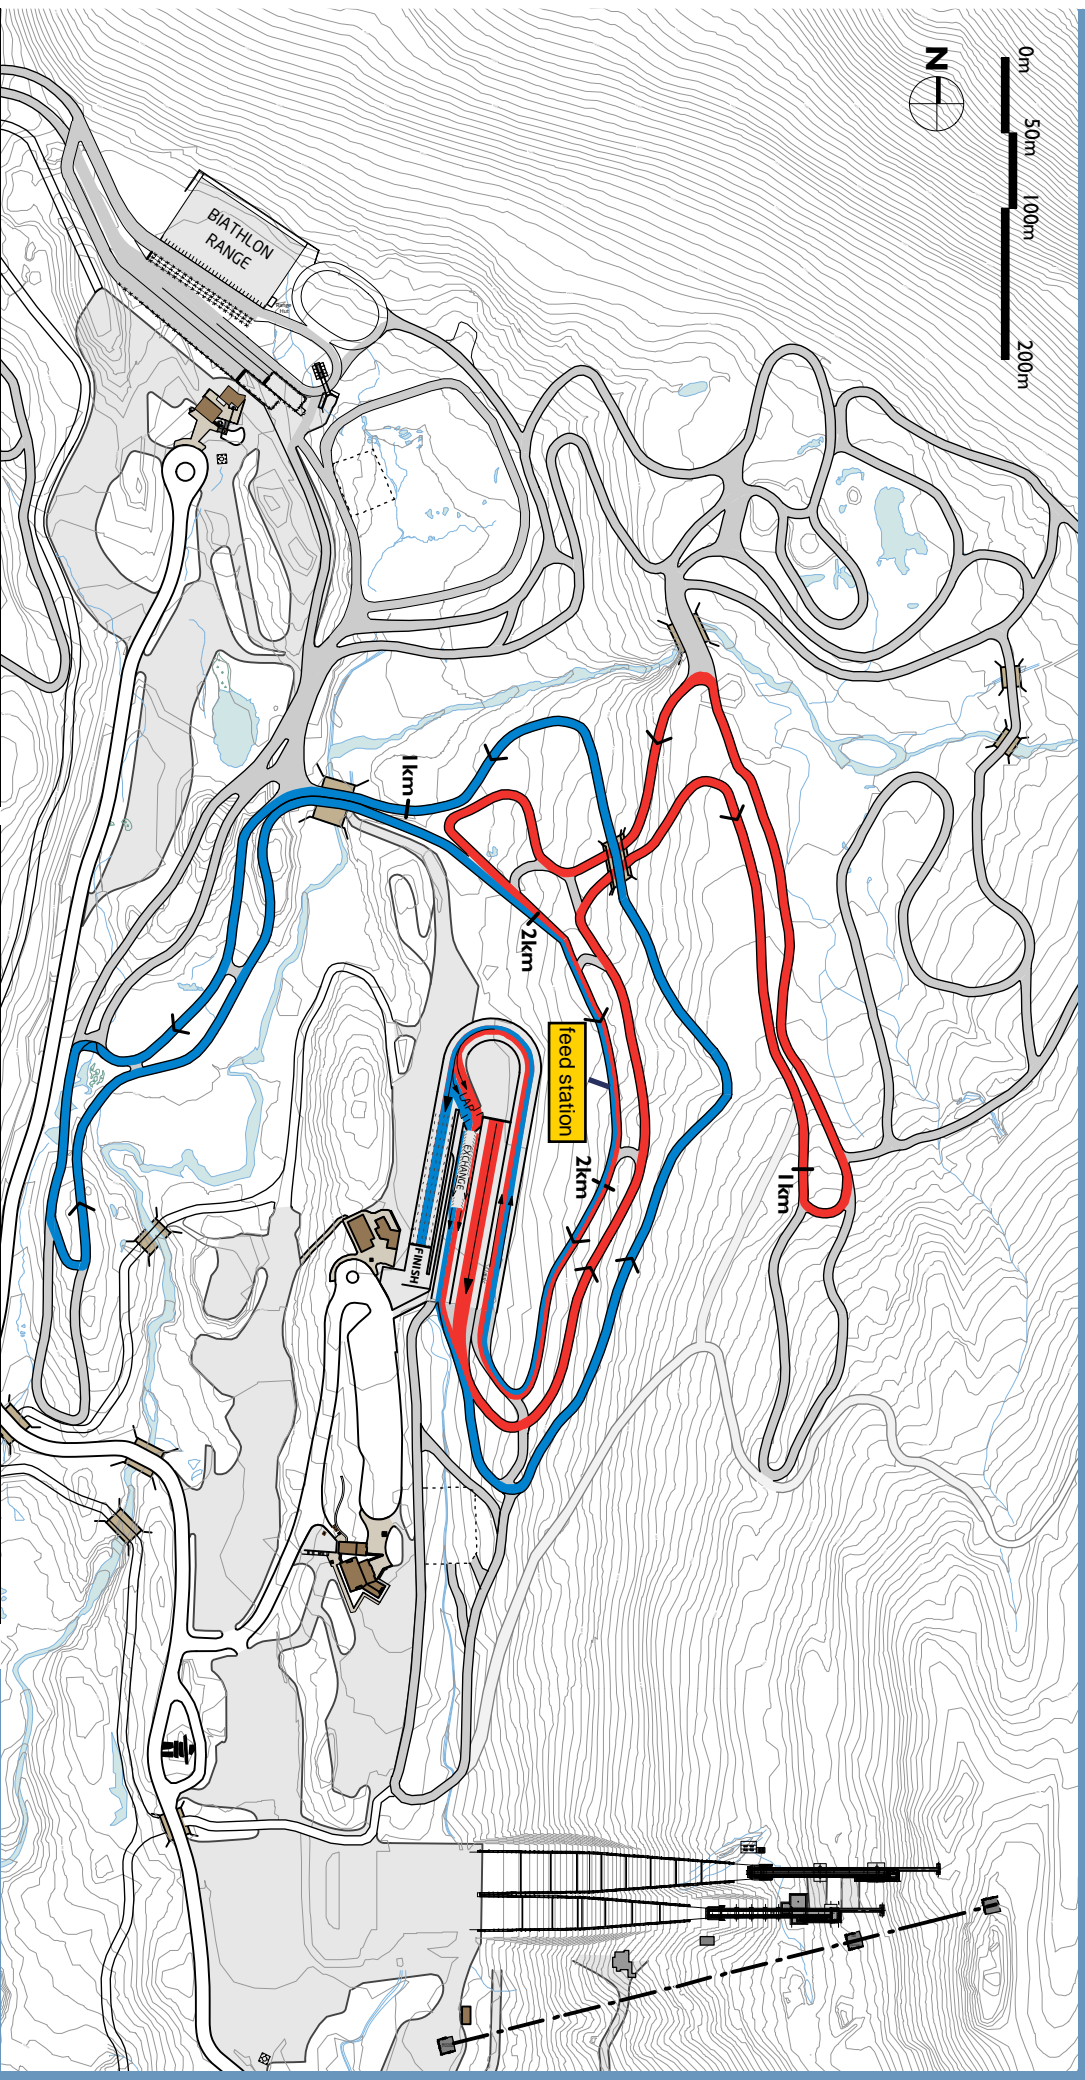

NorAms / U23 Trials

Skathlon Junior Men 20 km & Junior Women 10 km

Thursday January 12, 2012

| | | |
|--------------------------------|-----------------------------|---------------------|
| Competition Level: OWG | Total Climb (TC): 94m | Highest point: 910m |
| Category: Course length: 2585m | Maximum Climb (MC): 41m | Lowest point: 857m |
| | Height Difference (HD): 53m | |

2.5km Red Course - Classic Technique

| | | |
|--------------------------------|-----------------------------|---------------------|
| Competition Level: OWG | Total Climb (TC): 82m | Highest point: 890m |
| Category: Course length: 2780m | Maximum Climb (MC): 32m | Lowest point: 850m |
| | Height Difference (HD): 40m | |

2.5km Blue Course - Free Technique

Junior Men
4 x 2.5 Red + 4 x 2.5 Blue

Junior Women
2 x 2.5 Red + 2 x 2.5 Blue