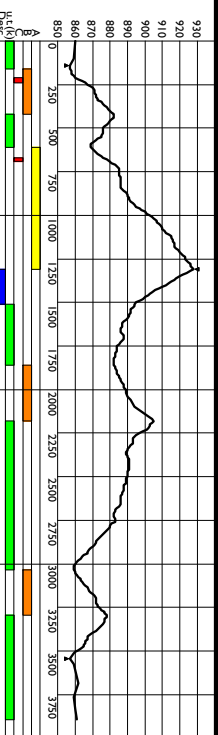

# NorAms / U23 Trials

Skiathlon Open Men 30 km & Open Women 15 km

Thursday January 12, 2012

Open Men 4 x 3.75 Red + 4 x 3.75 Blue  
Open Women 2 x 3.75 Red + 2 x 3.75 Blue

Competition Level: OWG	Total Climb (TC): 138m
Category: Course length: 3895m	Maximum Climb (MC): 59m
	Height Difference (HD): 71m
	Highest point: 928m
	Lowest point: 857m

3.75km Red Course - Classic Technique

Competition Level: OWG	Total Climb (TC): 129m
Category: Course length: 3840m	Maximum Climb (MC): 33m
	Height Difference (HD): 40m
	Highest point: 890m
	Lowest point: 850m

3.75km Blue Course - Free Technique