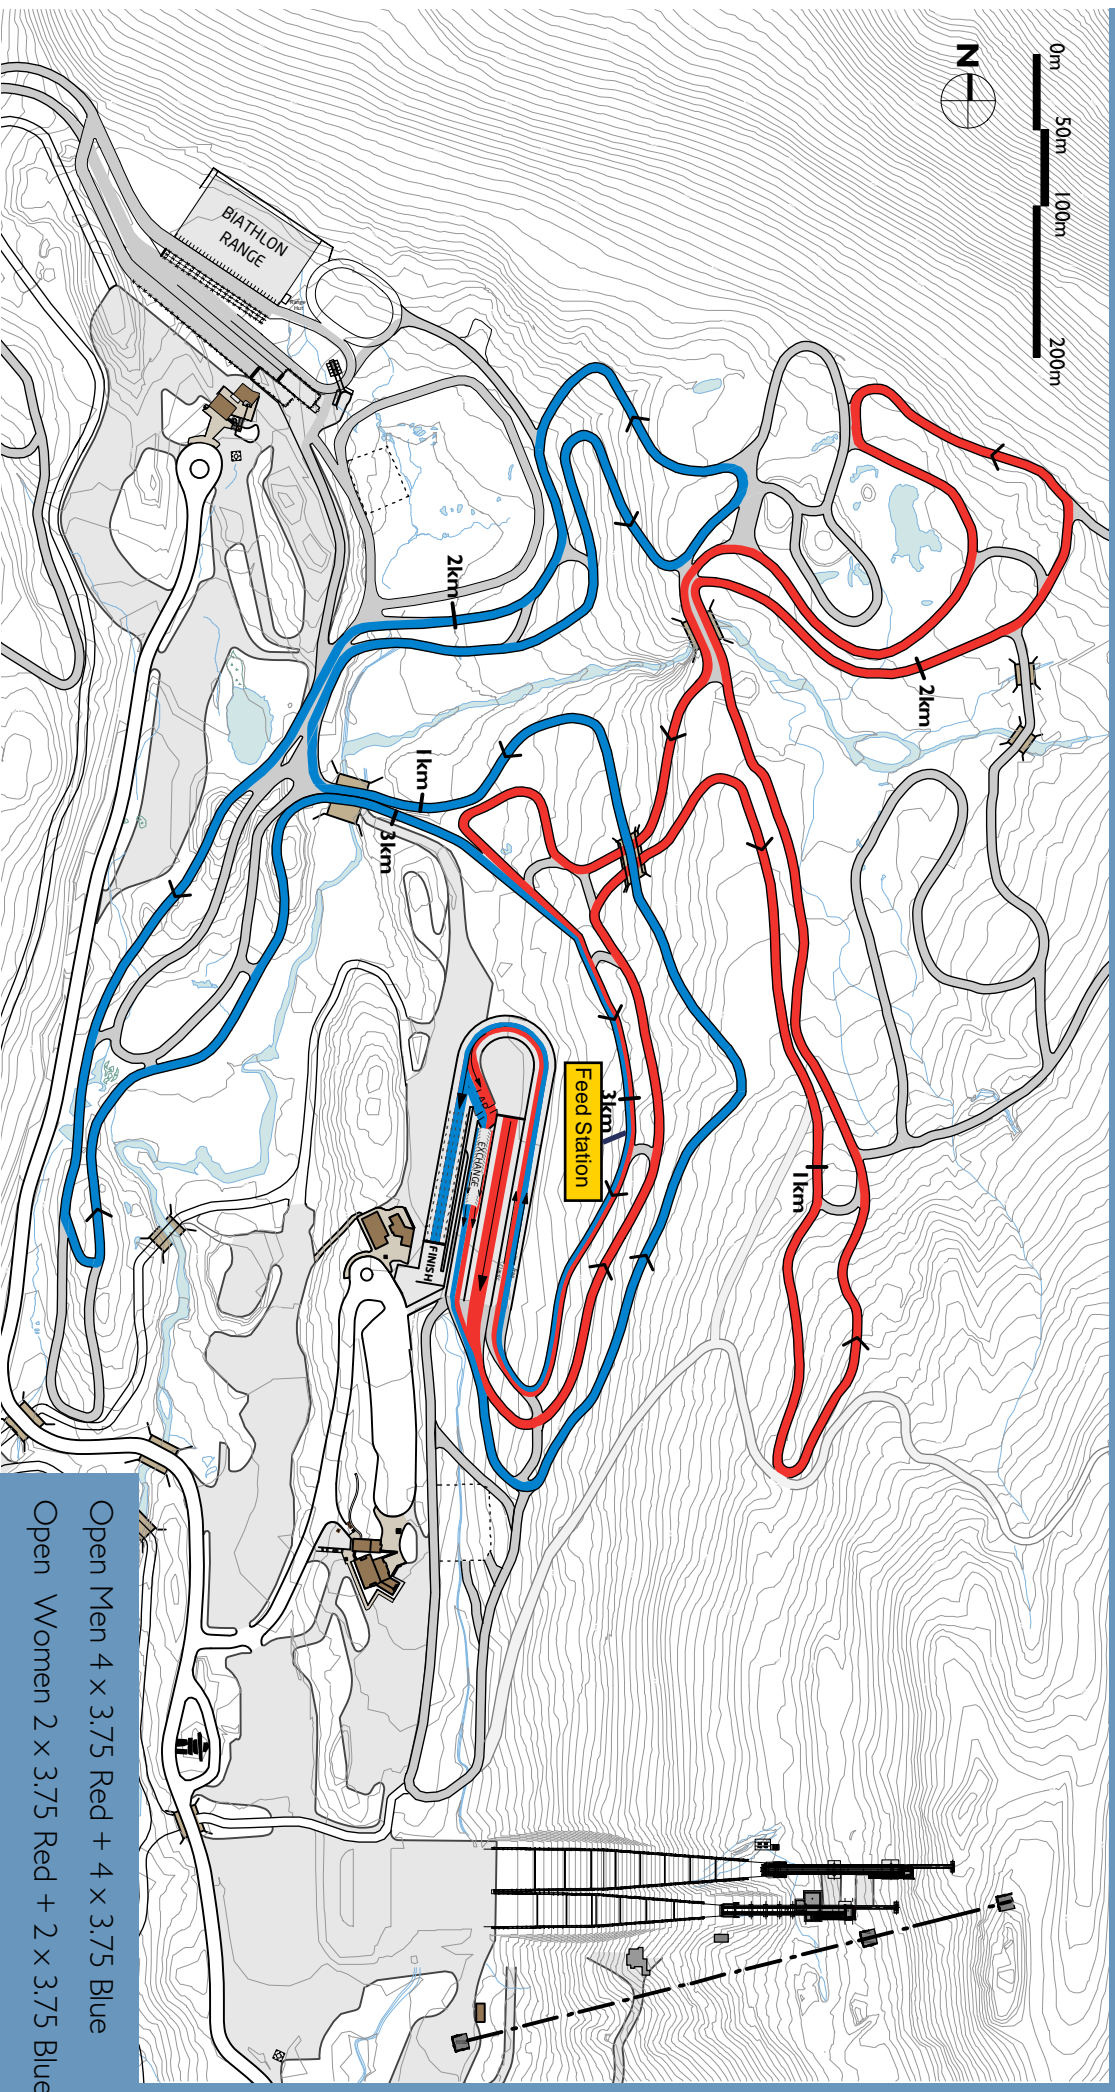

# NorAms / U23 Trials

Skiathlon Open Men 30 km & Open Women 15 km

Thursday January 12, 2012

Open Men 4 x 3.75 Red + 4 x 3.75 Blue  
Open Women 2 x 3.75 Red + 2 x 3.75 Blue

Competition Level: OWG	Total Climb (TC): 138m
Category: Course length: 3895m	Maximum Climb (MC): 59m
	Height Difference (HD): 71m
	Highest point: 928m
	Lowest point: 857m

3.75km Red Course - Classic Technique

Competition Level: OWG	Total Climb (TC): 129m
Category: Course length: 3840m	Maximum Climb (MC): 33m
	Height Difference (HD): 40m
	Highest point: 890m
	Lowest point: 850m

3.75km Blue Course - Free Technique