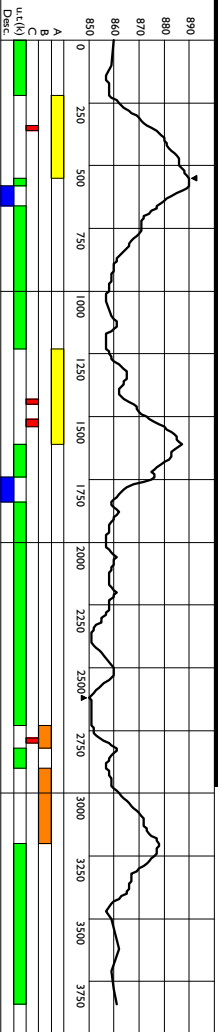

# NorAms / U23 Trials

Skiathlon Open Men 30 km & Open Women 15 km

Thursday January 12, 2012

Open Men 4 x 3.75 Red + 4 x 3.75 Blue  
Open Women 2 x 3.75 Red + 2 x 3.75 Blue

Competition Level: OWG	Total Climb (TC): 138m
Category: Course length: 3895m	Maximum Climb (MC): 59m
	Height Difference (HD): 71m
	Highest point: 928m
	Lowest point: 857m

3.75km Red Course - Classic Technique

Competition Level: OWG	Total Climb (TC): 129m
Category: Course length: 3840m	Maximum Climb (MC): 33m
	Height Difference (HD): 40m
	Highest point: 890m
	Lowest point: 850m

3.75km Blue Course - Free Technique