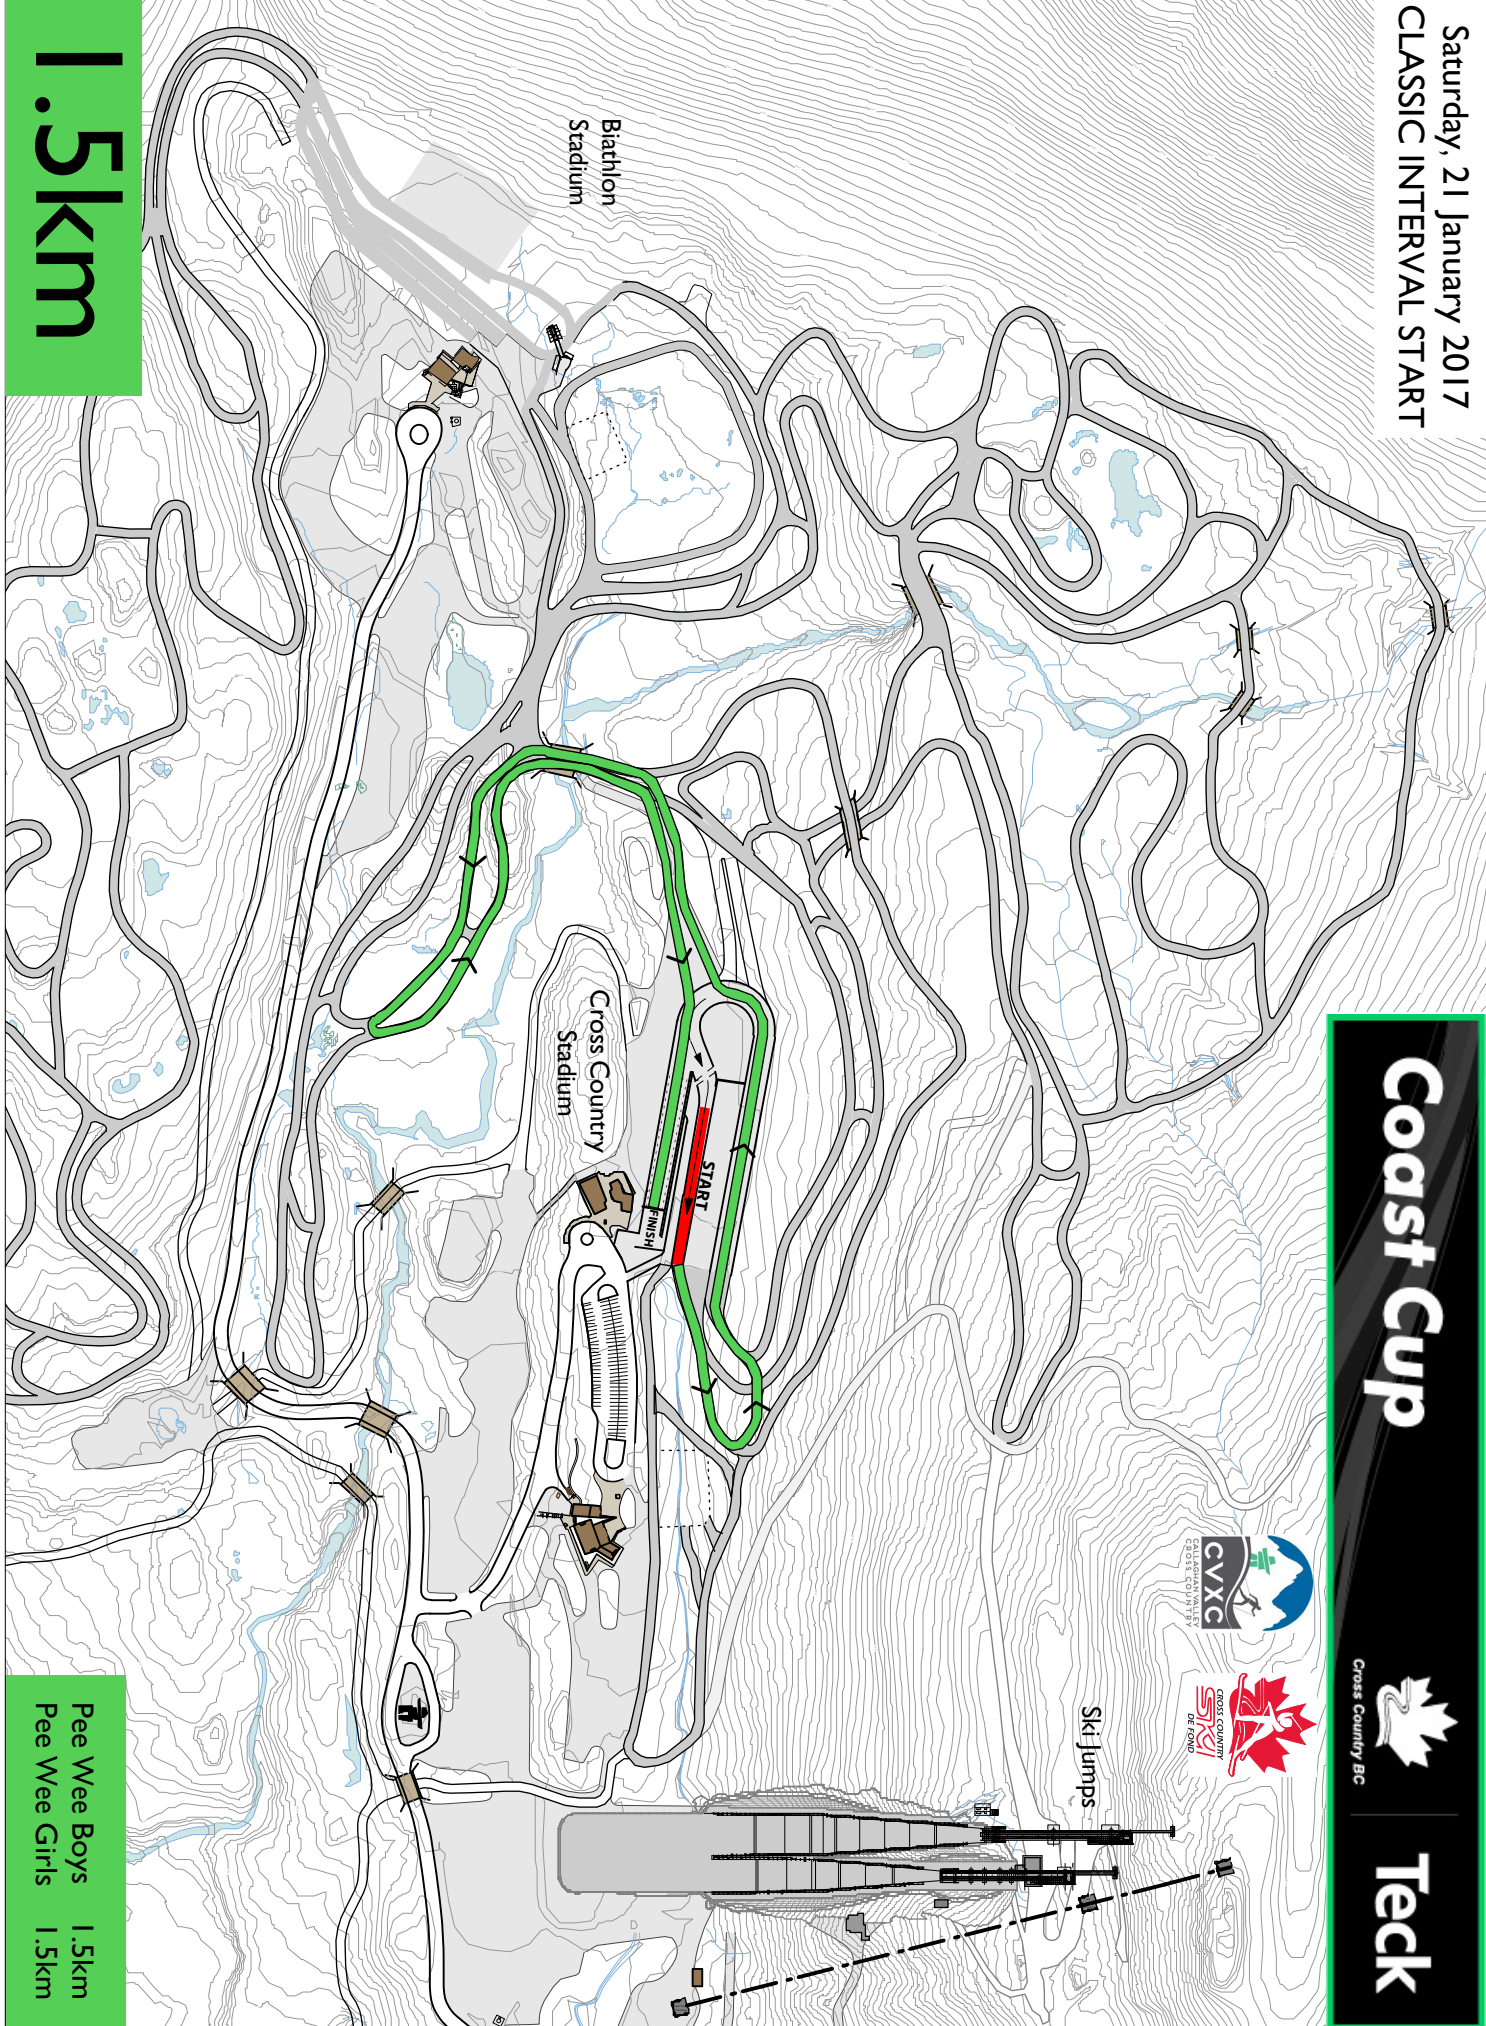

Saturday, 21 January 2017
CLASSIC INTERVAL START

Coast Cup

Teck

Ski Jumps

Biathlon Stadium

Cross Country Stadium

1.5km

Pee Wee Boys 1.5km
Pee Wee Girls 1.5km