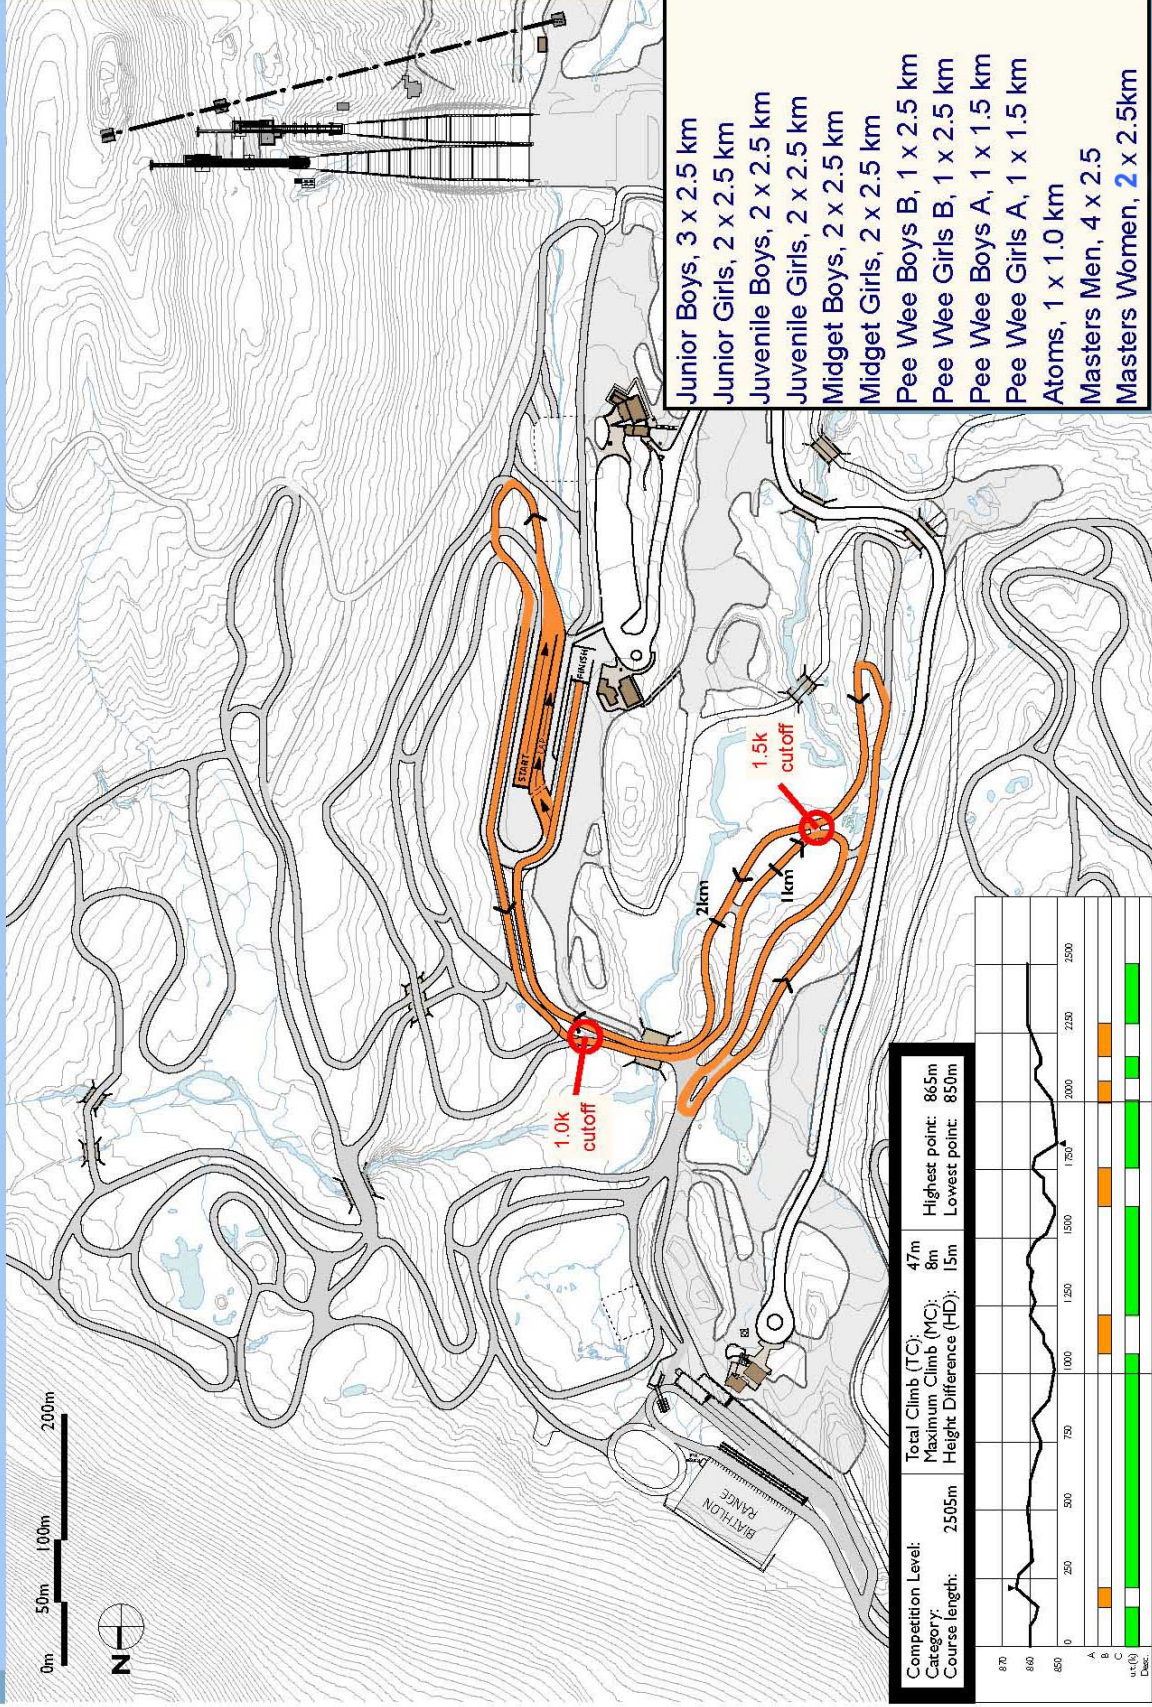

# BC Cup # 1

Mass Start, Free Technique

Saturday 14 January, 2011

Competition Level:	Total Climb (TC):	47m	Highest point:	865m
Category:	Maximum Climb (MC):	8m	Lowest point:	850m
Course length:	Height Difference (HD):	15m		

**2.5km Course**