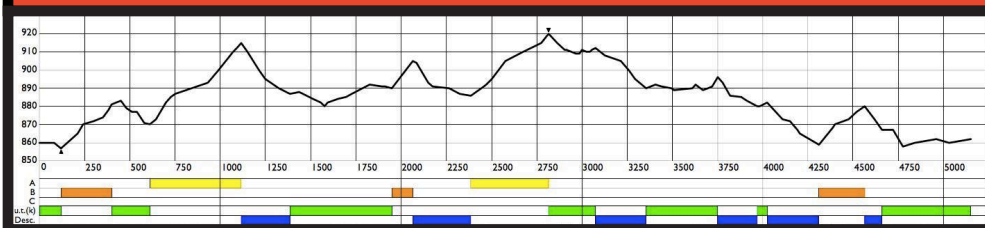

2.5km Blue G Course

Terrain Profile

FIS Homologation Statistics

Competition Level: FIS	Total Climb (TC): 47m
Course Length: 2505m	Maximum Climb (MC): 8m
Highest Point: 866m	Height Difference (HD): 15m
Lowest Point: 850m	Category: D

Race Categories + Info

Jan 18, 2020
Classic Technique
Interval Start

Sit Ski 1 x 2.5Km Blue Sit Ski

FIS Homologation Statistics

Competition Level: FIS
 Course Length: 5150m
 Highest Point: 920m
 Lowest Point: 857m
 Total Climb (TC): 178m
 Maximum Climb (MC): 45m
 Height Difference (HD): 63m
 Category: D

5.0km Red B Course

Terrain Profile

Race Categories + Info

January 18, 2020 Interval Start, Classic Technique

Open Men 3 x 5Km Red
 Open Women 2 x 5Km Red
 U18 Boys 2 x 5km Red