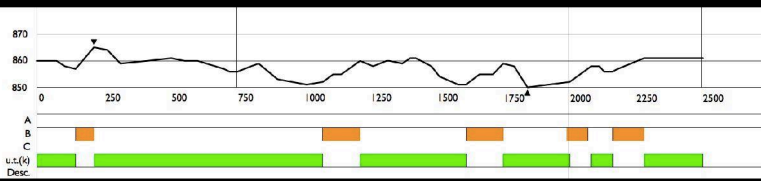

2.5km Red B Course Terrain Profile

FIS Homologation Statistics

Competition Level: FIS
Course Length: 2515m
Highest Point: 892m
Lowest Point: 857m
Total Climb (TC): 80m
Maximum Climb (MC): 25m
Height Difference (HD): 35m
Category: D

Race Categories + Info

January 18, 2020
Classic Technique Interval Start
U14 Girls 1 x 2.5Km Red
U14 Boys /Para Stand 2 x 2.5Km Red
U16 Girls 2 x 2.5Km Red
U16 Boys 3 x 2.5Km Red
U18 Girls 3 x 2.5Km Red

2.5km Blue G Course

Terrain Profile

FIS Homologation Statistics

Competition Level: FIS	Total Climb (TC): 47m
Course Length: 2505m	Maximum Climb (MC): 8m
Highest Point: 866m	Height Difference (HD): 15m
Lowest Point: 850m	Category: D

Race Categories + Info

Jan 18, 2020
Classic Technique
Interval Start

Sit Ski 1 x 2.5Km Blue Sit Ski

FIS Homologation Statistics

Competition Level: FIS
 Course Length: 5150m
 Highest Point: 920m
 Lowest Point: 857m
 Total Climb (TC): 178m
 Maximum Climb (MC): 45m
 Height Difference (HD): 63m
 Category: D