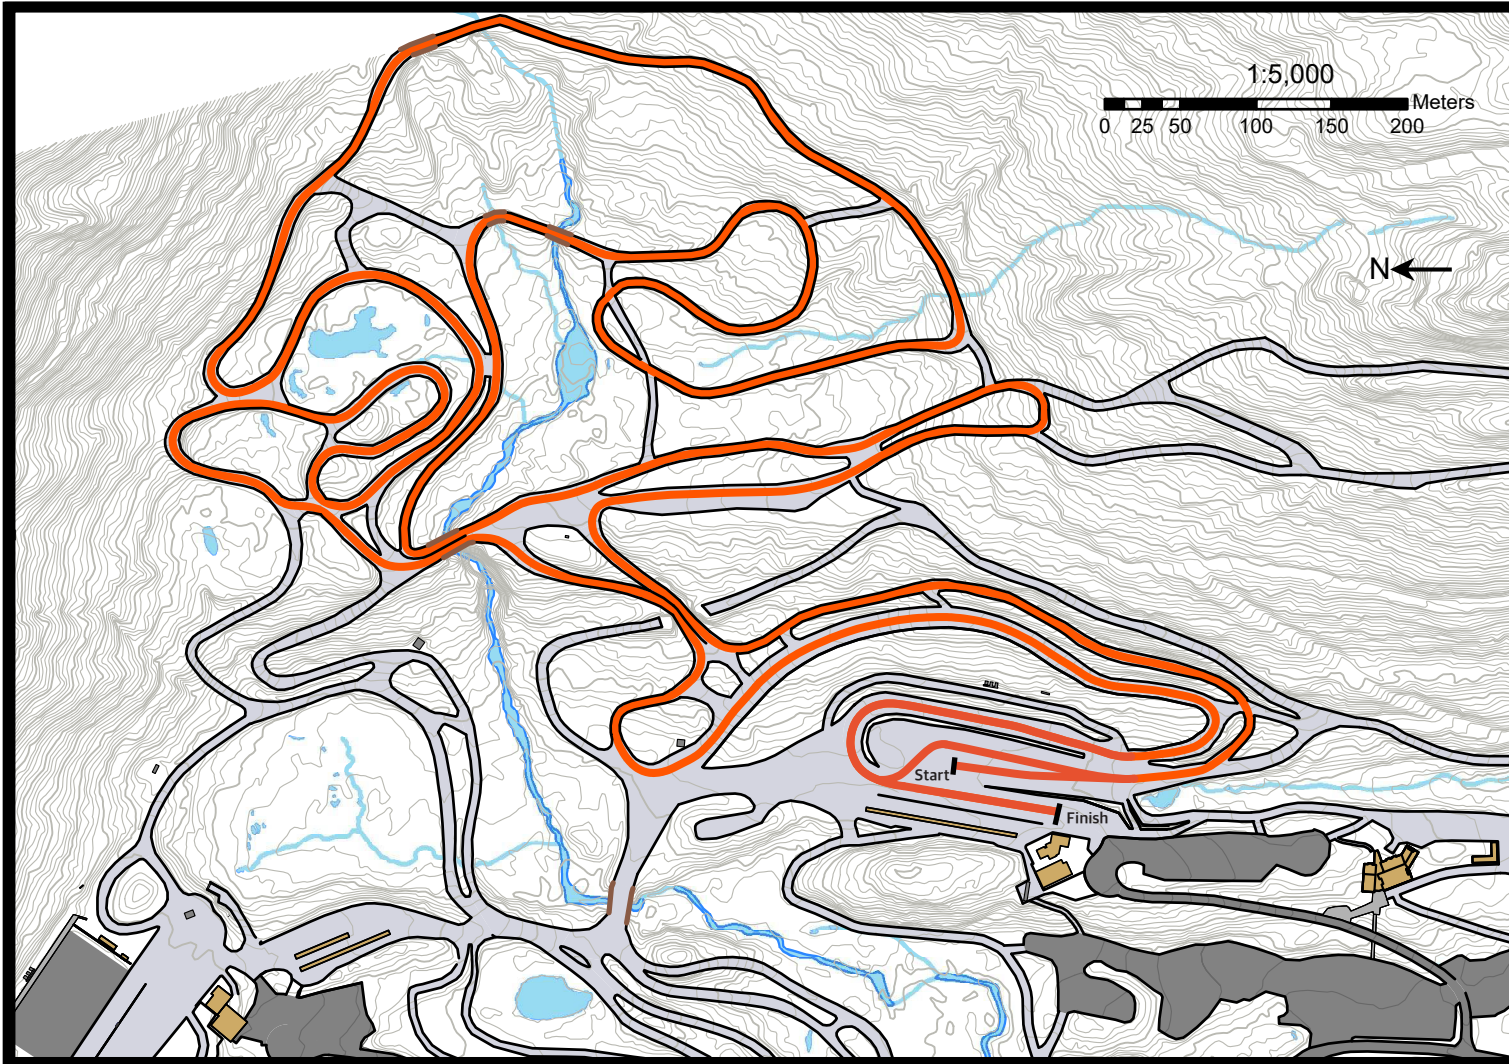

2.5km Red B Course Terrain Profile

FIS Homologation Statistics

Competition Level: FIS
Course Length: 2515m
Highest Point: 892m
Lowest Point: 857m
Total Climb (TC): 80m
Maximum Climb (MC): 25m
Height Difference (HD): 35m
Category: D

2.5km Blue G Course

Terrain Profile

FIS Homologation Statistics

Competition Level: FIS	Total Climb (TC): 47m
Course Length: 2505m	Maximum Climb (MC): 8m
Highest Point: 866m	Height Difference (HD): 15m
Lowest Point: 850m	Category: D

Race Categories + Info

Jan 18, 2020
Classic Technique
Interval Start

Sit Ski 1 x 2.5Km Blue Sit Ski

FIS Homologation Statistics

Competition Level: FIS
 Course Length: 5150m
 Highest Point: 920m
 Lowest Point: 857m
 Total Climb (TC): 178m
 Maximum Climb (MC): 45m
 Height Difference (HD): 63m
 Category: D

5.0km Red B Course

Terrain Profile

Race Categories + Info

January 18, 2020 Interval Start, Classic Technique

Open Men 3 x 5Km Red
 Open Women 2 x 5Km Red
 U18 Boys 2 x 5km Red