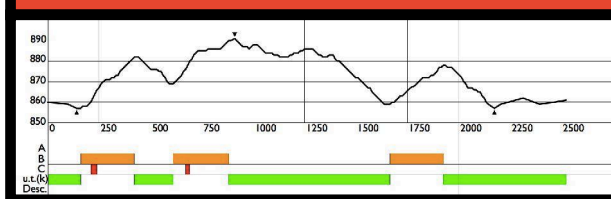

2.5km Red B Course Terrain Profile

FIS Homologation Statistics

Competition Level: FIS
Course Length: 2515m
Highest Point: 892m
Lowest Point: 857m
Total Climb (TC): 80m
Maximum Climb (MC): 25m
Height Difference (HD): 35m
Category: D

Race Categories + Info

January 18, 2020
Classic Technique Interval Start
U14 Girls 1 x 2.5Km Red
U14 Boys /Para Stand 2 x 2.5Km Red
U16 Girls 2 x 2.5Km Red
U16 Boys 3 x 2.5Km Red
U18 Girls 3 x 2.5Km Red

2.5km Blue G Course

Terrain Profile

FIS Homologation Statistics

Competition Level: FIS	Total Climb (TC): 47m
Course Length: 2505m	Maximum Climb (MC): 8m
Highest Point: 866m	Height Difference (HD): 15m
Lowest Point: 850m	Category: D

Race Categories + Info

Jan 18, 2020
Classic Technique
Interval Start

Sit Ski 1 x 2.5Km Blue Sit Ski

FIS Homologation Statistics

Competition Level: FIS
 Course Length: 5150m
 Highest Point: 920m
 Lowest Point: 857m
 Total Climb (TC): 178m
 Maximum Climb (MC): 45m
 Height Difference (HD): 63m
 Category: D