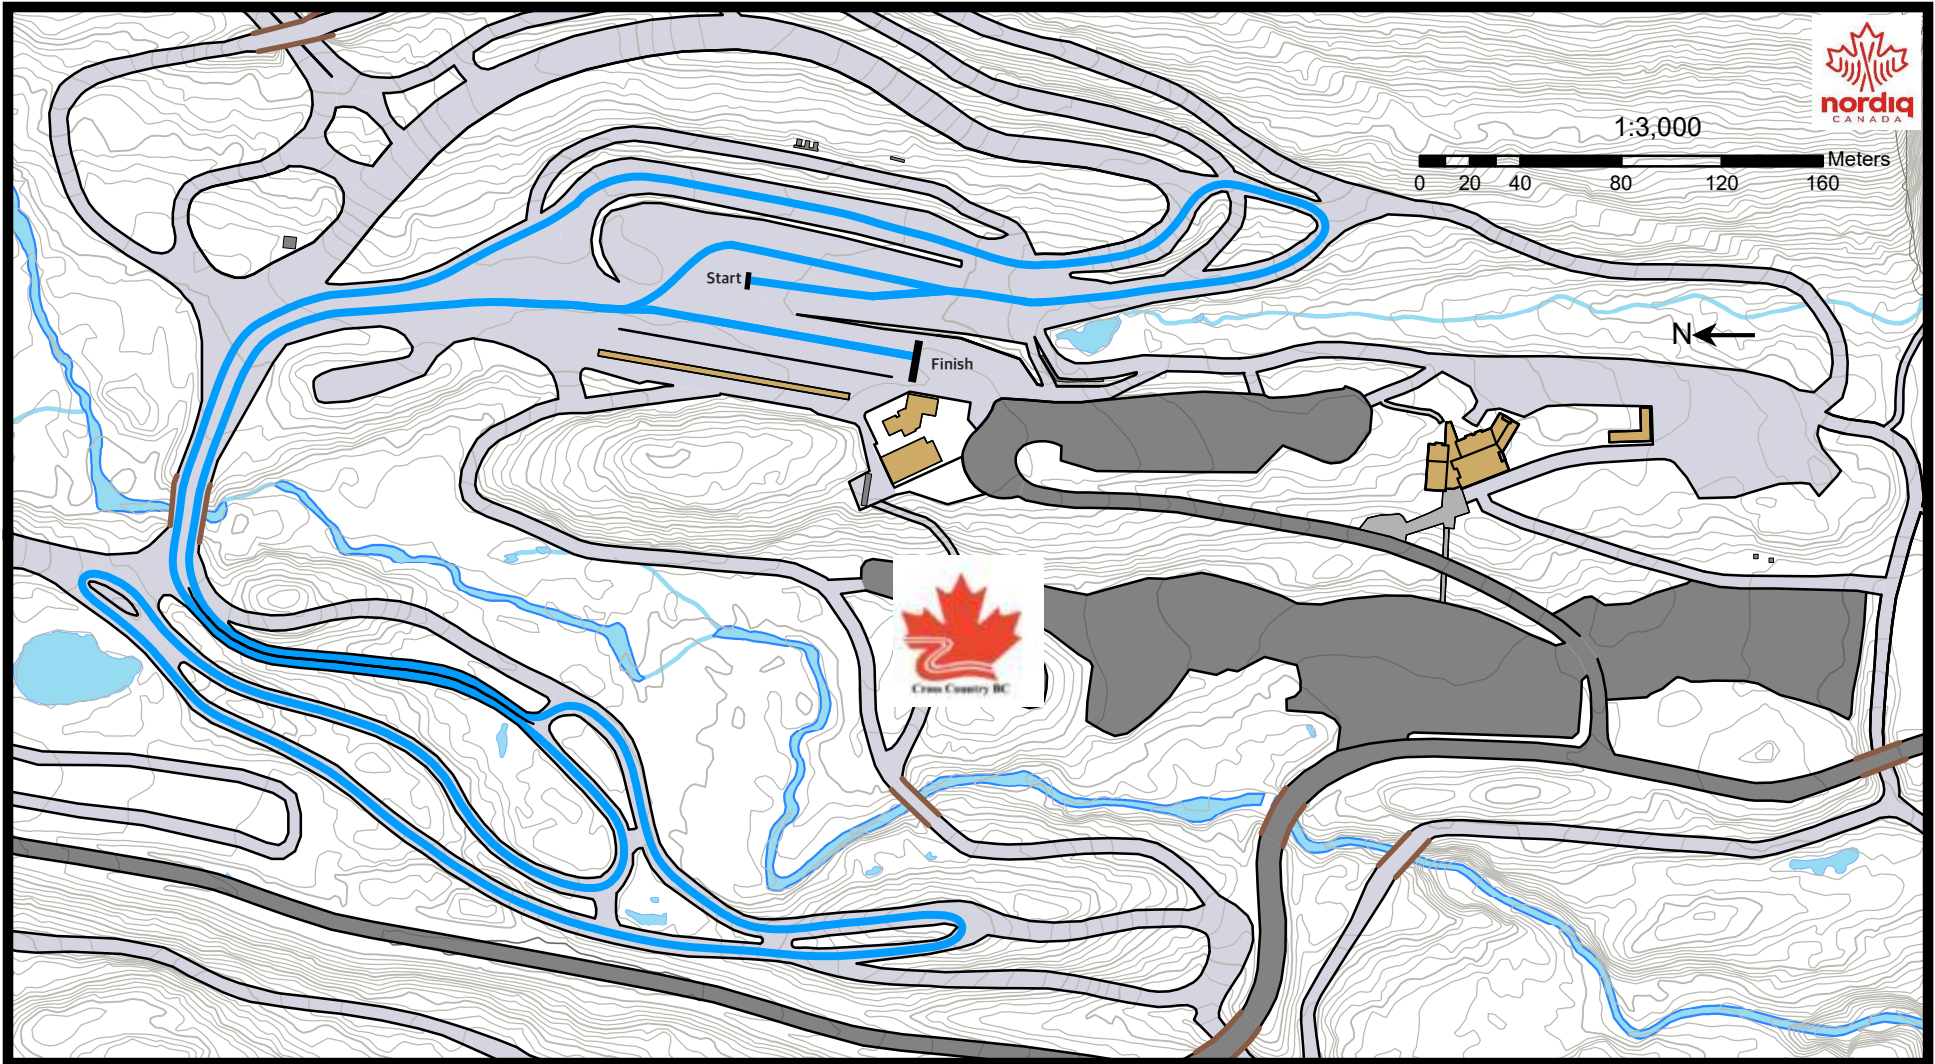

2.5km Red B Course Terrain Profile

FIS Homologation Statistics

Competition Level: FIS
Course Length: 2515m
Highest Point: 892m
Lowest Point: 857m
Total Climb (TC): 80m
Maximum Climb (MC): 25m
Height Difference (HD): 35m
Category: D

2.5km Blue G Course

Terrain Profile

FIS Homologation Statistics

Competition Level: FIS	Total Climb (TC): 47m
Course Length: 2505m	Maximum Climb (MC): 8m
Highest Point: 866m	Height Difference (HD): 15m
Lowest Point: 850m	Category: D

Race Categories + Info

Jan 18, 2020
Classic Technique
Interval Start

Sit Ski 1 x 2.5Km Blue Sit Ski

FIS Homologation Statistics

Competition Level: FIS
 Course Length: 5150m
 Highest Point: 920m
 Lowest Point: 857m
 Total Climb (TC): 178m
 Maximum Climb (MC): 45m
 Height Difference (HD): 63m
 Category: D

5.0km Red B Course

Terrain Profile

Race Categories + Info

January 18, 2020 Interval Start, Classic Technique

Open Men 3 x 5Km Red
 Open Women 2 x 5Km Red
 U18 Boys 2 x 5km Red