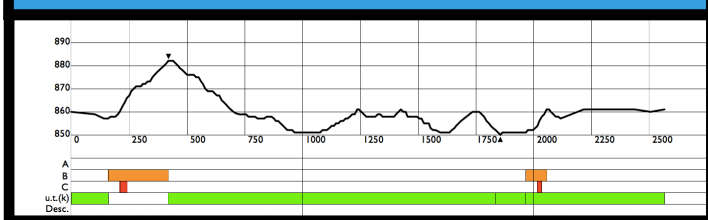

**FIS Homologation Statistics**

Competitor Level: FIS  
 Course Length: 5150m  
 Highest Point: 920m  
 Lowest Point: 857m  
 Total Climb (TC): 178m  
 Maximum Climb (MC): 45m  
 Height Difference (HD): 63m  
 Category: D

**5.0km Red B Course**

**Terrain Profile**

**Race Categories + Info**

December 15, 2018 Interval Start, Free Technique  
 Senior Men 3 x 5Km Red B  
 Senior Women 2 x 5Km Red B  
 Junior Men 2 x 5Km Red B  
 Junior Women 1 x 5Km Red B  
 Junior Boys & Girls 1 x 5Km Red B

**2.5km Blue B Course Terrain Profile**

**FIS Homologation Statistics**

Competition Level: FIS  
 Course Length: 2565m  
 Highest Point: 882m  
 Lowest Point: 850m

Total Climb (TC): 65m  
 Maximum Climb (MC): 25m  
 Height Difference (HD): 32m  
 Category: D

**Race Categories + Info**

December 15, 2018  
 Free Technique Interval Start  
 Juvenile Boys 2 x 2.5Km Blue  
 Juvenile Girls 2 x 2.5 Km Blue  
 Midget Boys 1 x 2.5Km Blue  
 Midget Girls 1 x 2.5Km Blue