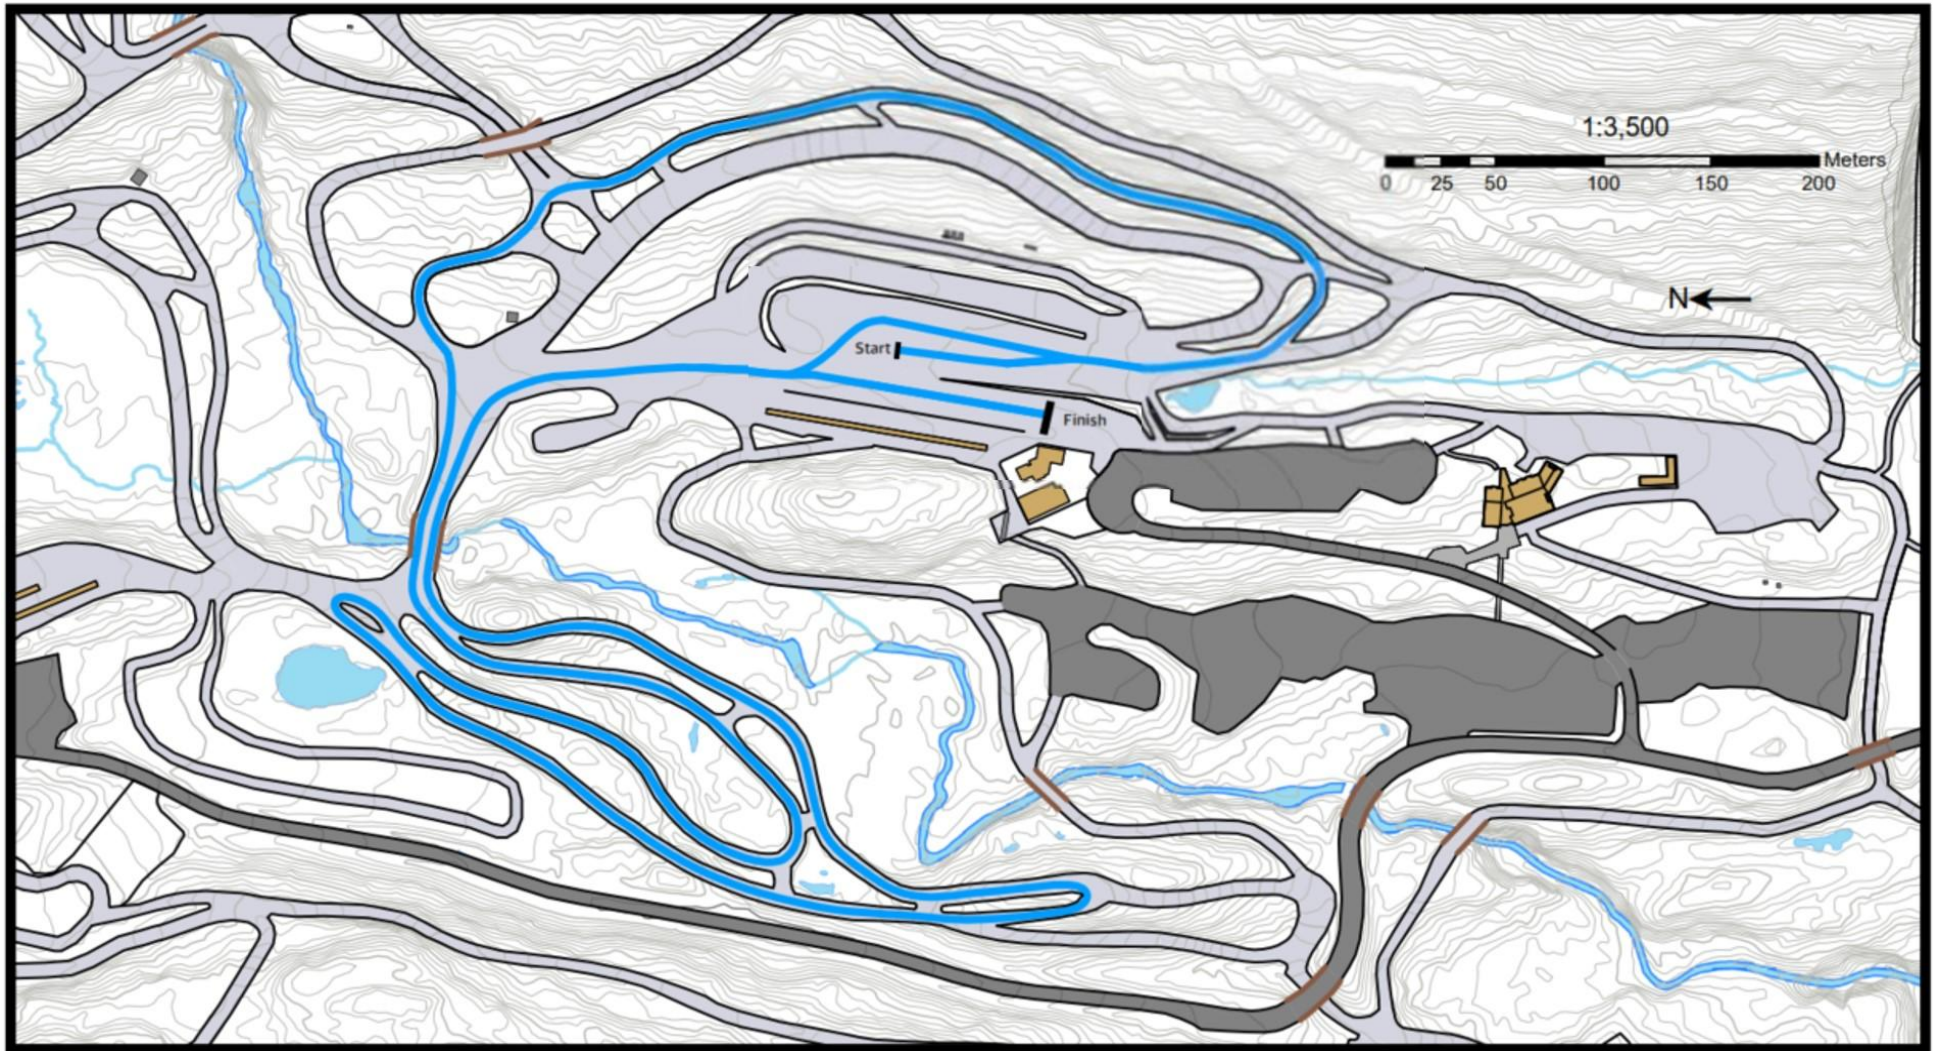

**FIS Homologation Statistics**

Competitor Level: FIS  
 Course Length: 5150m  
 Highest Point: 920m  
 Lowest Point: 857m  
 Total Climb (TC): 178m  
 Maximum Climb (MC): 45m  
 Height Difference (HD): 63m  
 Category: D

**5.0km Red B Course**

**Terrain Profile**

**Race Categories + Info**

December 15, 2018 Interval Start, Free Technique  
 Senior Men 3 x 5Km Red B  
 Senior Women 2 x 5Km Red B  
 Junior Men 2 x 5Km Red B  
 Junior Women 1 x 5Km Red B  
 Junior Boys & Girls 1 x 5Km Red B

**2.5km Blue B Course Terrain Profile**

**FIS Homologation Statistics**

Competition Level: FIS  
 Course Length: 2565m  
 Highest Point: 882m  
 Lowest Point: 850m

Total Climb (TC): 65m  
 Maximum Climb (MC): 25m  
 Height Difference (HD): 32m  
 Category: D

**Race Categories + Info**

December 15, 2018  
 Free Technique Interval Start  
 Juvenile Boys 2 x 2.5Km Blue  
 Juvenile Girls 2 x 2.5 Km Blue  
 Midget Boys 1 x 2.5Km Blue  
 Midget Girls 1 x 2.5Km Blue