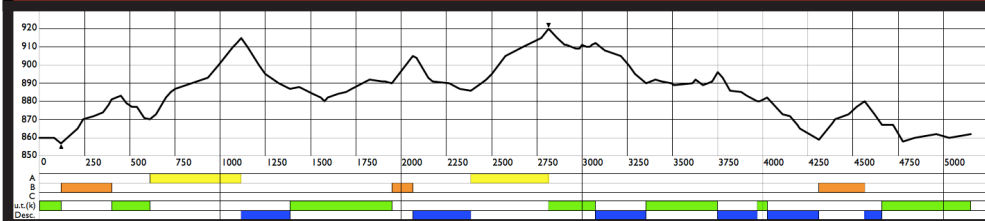

**FIS Homologation Statistics**

Competitor Level: FIS  
 Course Length: 5150m  
 Highest Point: 920m  
 Lowest Point: 857m  
 Total Climb (TC): 178m  
 Maximum Climb (MC): 45m  
 Height Difference (HD): 63m  
 Category: D

**5.0km Red B Course**

**Terrain Profile**

**Race Categories + Info**

December 15, 2018 Interval Start, Free Technique  
 Senior Men 3 x 5Km Red B  
 Senior Women 2 x 5Km Red B  
 Junior Men 2 x 5Km Red B  
 Junior Women 1 x 5Km Red B  
 Junior Boys & Girls 1 x 5Km Red B

**2.5km Blue B Course Terrain Profile**

**FIS Homologation Statistics**

Competition Level: FIS  
 Course Length: 2565m  
 Highest Point: 882m  
 Lowest Point: 850m

Total Climb (TC): 65m  
 Maximum Climb (MC): 25m  
 Height Difference (HD): 32m  
 Category: D

**Race Categories + Info**

December 15, 2018  
 Free Technique Interval Start  
 Juvenile Boys 2 x 2.5Km Blue  
 Juvenile Girls 2 x 2.5 Km Blue  
 Midget Boys 1 x 2.5Km Blue  
 Midget Girls 1 x 2.5Km Blue