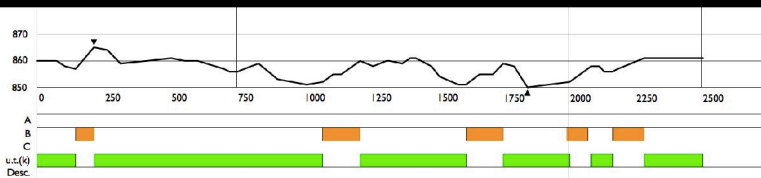

Race Categories + Info

January 17, 2020
Free Technique Sprints

Open Men	1 x 1.2Km
Open Women	1 x 1.2Km

1.0km A Course Terrain Profile

FIS Homologation Statistics

Competition Level: OWG	Total Climb (TC): 32m
Course Length: 1090m	Maximum Climb (MC): 25m
Highest Point: 882m	Height Difference (HD): 25m
Lowest Point: 857m	Category: D

Race Categories + Info

January 17, 2020
Free Technique Sprints
U18 Boys & Girls 1 x 1.2Km
U16 Boys & Girls 1 x 1.2Km

FIS Homologation Statistics

Competition Level: FIS	Total Climb (TC): 80m
Course Length: 2515m	Maximum Climb (MC): 25m
Highest Point: 892m	Height Difference (HD): 35m
Lowest Point: 857m	Category: D

Race Categories + Info

December 17, 2020	
Free Technique Interval Start	
U14 Girls & Boys	1x2.5Km Red
Para Stand Men & Women	1x2.5Km Red

2.5km Blue G Course

Terrain Profile

FIS Homologation Statistics

Competition Level: FIS	Total Climb (TC): 47m
Course Length: 2505m	Maximum Climb (MC): 8m
Highest Point: 866m	Height Difference (HD): 15m
Lowest Point: 850m	Category: D