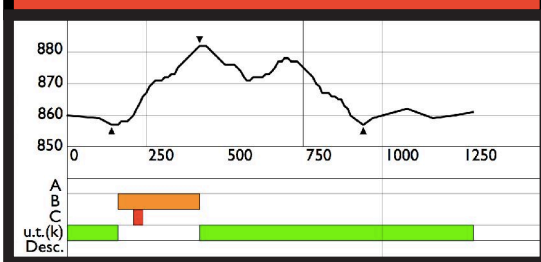

1.2km A Course Terrain Profile

FIS Homologation Statistics

Competition Level: OWG	Total Climb (TC): 39m
Course Length: 1290m	Maximum Climb (MC): 25m
Highest Point: 882m	Height Difference (HD): 25m
Lowest Point: 857m	Category: D

Race Categories + Info

January 17, 2020
Free Technique Sprints

Open Men	1 x 1.2Km
Open Women	1 x 1.2Km

1.0km A Course Terrain Profile

FIS Homologation Statistics

Competition Level: OWG	Total Climb (TC): 32m
Course Length: 1090m	Maximum Climb (MC): 25m
Highest Point: 882m	Height Difference (HD): 25m
Lowest Point: 857m	Category: D

Race Categories + Info

January 17, 2020
Free Technique Sprints
U18 Boys & Girls 1 x 1.2Km
U16 Boys & Girls 1 x 1.2Km

FIS Homologation Statistics

Competition Level: FIS	Total Climb (TC): 80m
Course Length: 2515m	Maximum Climb (MC): 25m
Highest Point: 892m	Height Difference (HD): 35m
Lowest Point: 857m	Category: D

Race Categories + Info

December 17, 2020	
Free Technique Interval Start	
U14 Girls & Boys	1x2.5Km Red
Para Stand Men & Women	1x2.5Km Red

2.5km Blue G Course

Terrain Profile

FIS Homologation Statistics

Competition Level: FIS	Total Climb (TC): 47m
Course Length: 2505m	Maximum Climb (MC): 8m
Highest Point: 866m	Height Difference (HD): 15m
Lowest Point: 850m	Category: D