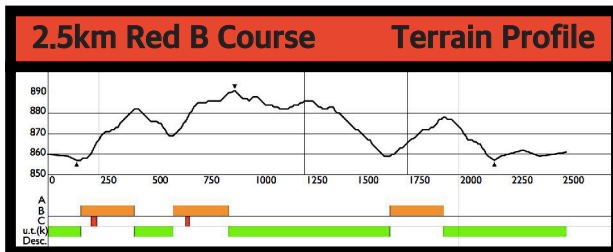

Race Categories + Info

January 17, 2020
Free Technique Sprints

Open Men	1 x 1.2Km
Open Women	1 x 1.2Km

1.0km A Course Terrain Profile

FIS Homologation Statistics

Competition Level: OWG	Total Climb (TC): 32m
Course Length: 1090m	Maximum Climb (MC): 25m
Highest Point: 882m	Height Difference (HD): 25m
Lowest Point: 857m	Category: D

Race Categories + Info

January 17, 2020
Free Technique Sprints
U18 Boys & Girls 1 x 1.2Km
U16 Boys & Girls 1 x 1.2Km

FIS Homologation Statistics

Competition Level: FIS	Total Climb (TC): 80m
Course Length: 2515m	Maximum Climb (MC): 25m
Highest Point: 892m	Height Difference (HD): 35m
Lowest Point: 857m	Category: D

Race Categories + Info

December 17, 2020	
Free Technique Interval Start	
U14 Girls & Boys	1x2.5Km Red
Para Stand Men & Women	1x2.5Km Red

2.5km Blue G Course

Terrain Profile

FIS Homologation Statistics

Competition Level: FIS	Total Climb (TC): 47m
Course Length: 2505m	Maximum Climb (MC): 8m
Highest Point: 866m	Height Difference (HD): 15m
Lowest Point: 850m	Category: D