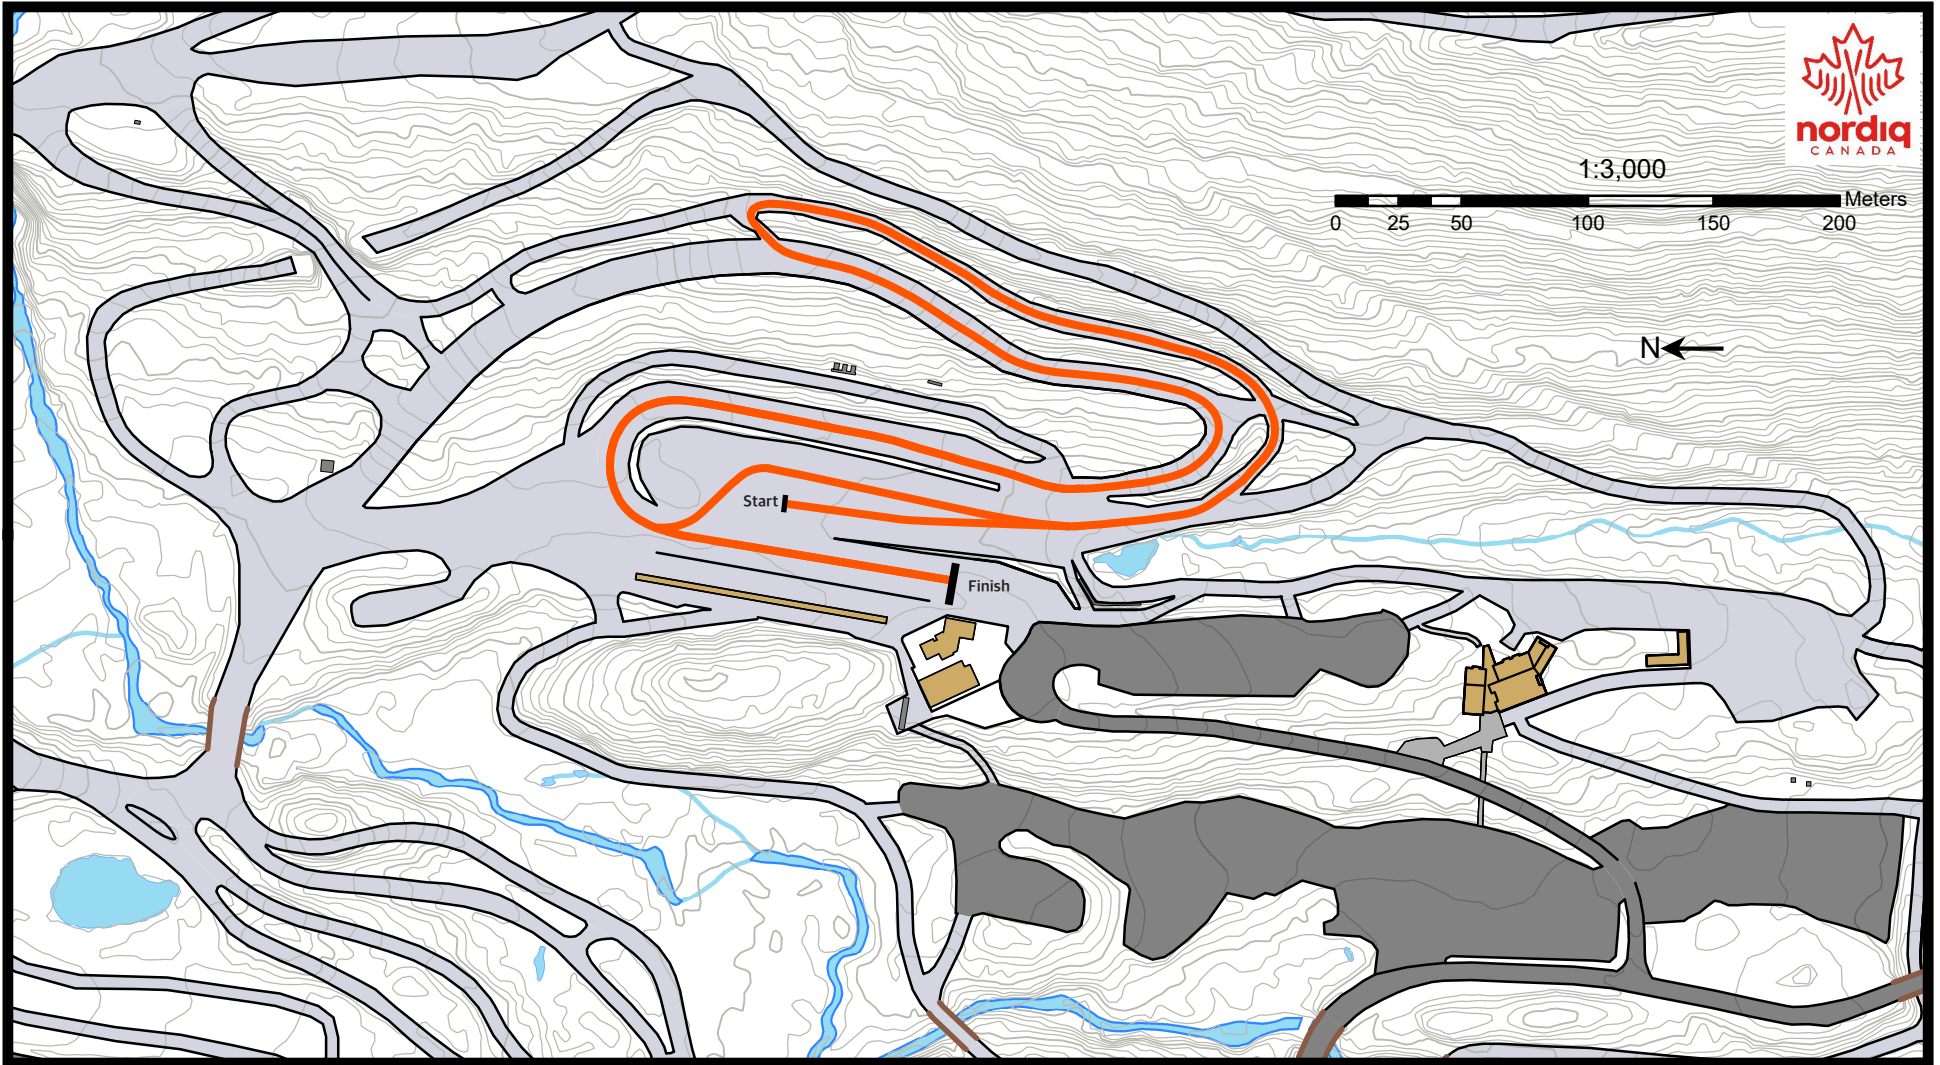

1.2km A Course Terrain Profile

FIS Homologation Statistics

Competition Level: OWG	Total Climb (TC): 39m
Course Length: 1290m	Maximum Climb (MC): 25m
Highest Point: 882m	Height Difference (HD): 25m
Lowest Point: 857m	Category: D

Race Categories + Info

January 17, 2020
Free Technique Sprints

Open Men	1 x 1.2Km
Open Women	1 x 1.2Km

1.0km A Course Terrain Profile

FIS Homologation Statistics

Competition Level: OWG	Total Climb (TC): 32m
Course Length: 1090m	Maximum Climb (MC): 25m
Highest Point: 882m	Height Difference (HD): 25m
Lowest Point: 857m	Category: D

Race Categories + Info

January 17, 2020
Free Technique Sprints
U18 Boys & Girls 1 x 1.2Km
U16 Boys & Girls 1 x 1.2Km

FIS Homologation Statistics

Competition Level: FIS	Total Climb (TC): 80m
Course Length: 2515m	Maximum Climb (MC): 25m
Highest Point: 892m	Height Difference (HD): 35m
Lowest Point: 857m	Category: D

Race Categories + Info

Jan 17, 2020
Free Technique
Interval Start

Sit Ski 1 x 2.5Km Blue Sit Ski