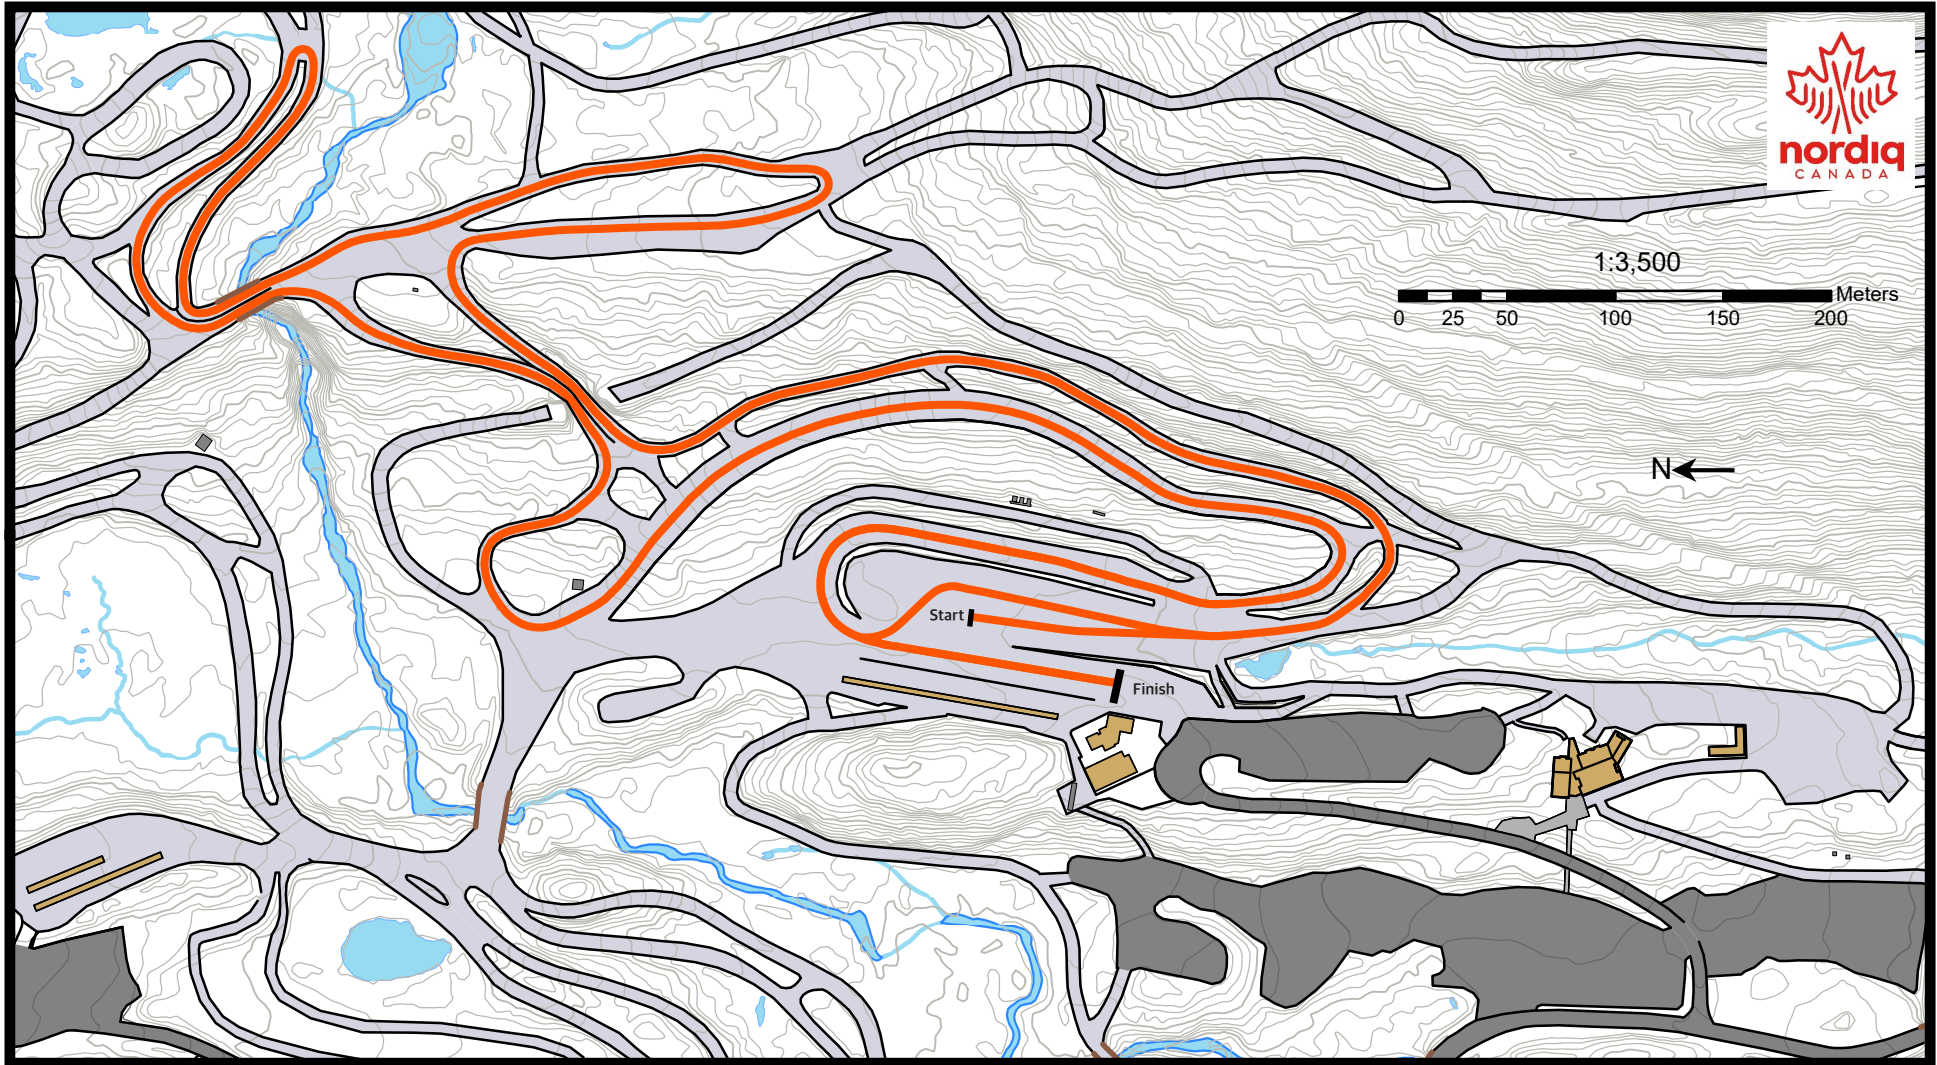

Race Categories + Info

January 17, 2020
Free Technique Sprints

Open Men	1 x 1.2Km
Open Women	1 x 1.2Km

1.0km A Course Terrain Profile

FIS Homologation Statistics

Competition Level: OWG	Total Climb (TC): 32m
Course Length: 1090m	Maximum Climb (MC): 25m
Highest Point: 882m	Height Difference (HD): 25m
Lowest Point: 857m	Category: D

Race Categories + Info

January 17, 2020
Free Technique Sprints
U18 Boys & Girls 1 x 1.2Km
U16 Boys & Girls 1 x 1.2Km

FIS Homologation Statistics

Competition Level: FIS	Total Climb (TC): 80m
Course Length: 2515m	Maximum Climb (MC): 25m
Highest Point: 892m	Height Difference (HD): 35m
Lowest Point: 857m	Category: D

Race Categories + Info

December 17, 2020	
Free Technique Interval Start	
U14 Girls & Boys	1x2.5Km Red
Para Stand Men & Women	1x2.5Km Red

2.5km Blue G Course

Terrain Profile

FIS Homologation Statistics

Competition Level: FIS	Total Climb (TC): 47m
Course Length: 2505m	Maximum Climb (MC): 8m
Highest Point: 866m	Height Difference (HD): 15m
Lowest Point: 850m	Category: D

Race Categories + Info

Jan 17, 2020
Free Technique
Interval Start

Sit Ski 1 x 2.5Km Blue Sit Ski