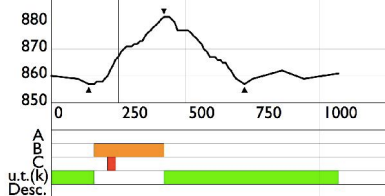

1.2km A Course Terrain Profile

FIS Homologation Statistics

Competition Level: OWG	Total Climb (TC): 39m
Course Length: 1290m	Maximum Climb (MC): 25m
Highest Point: 882m	Height Difference (HD): 25m
Lowest Point: 857m	Category: D

Race Categories + Info

January 17, 2020
Free Technique Sprints

Open Men	1 x 1.2Km
Open Women	1 x 1.2Km

1.0km A Course Terrain Profile

FIS Homologation Statistics

Competition Level: OWG	Total Climb (TC): 32m
Course Length: 1090m	Maximum Climb (MC): 25m
Highest Point: 882m	Height Difference (HD): 25m
Lowest Point: 857m	Category: D

Race Categories + Info

January 17, 2020
Free Technique Sprints
U18 Boys & Girls 1 x 1.2Km
U16 Boys & Girls 1 x 1.2Km

FIS Homologation Statistics

Competition Level: FIS	Total Climb (TC): 80m
Course Length: 2515m	Maximum Climb (MC): 25m
Highest Point: 892m	Height Difference (HD): 35m
Lowest Point: 857m	Category: D

Race Categories + Info

December 17, 2020	
Free Technique Interval Start	
U14 Girls & Boys	1x2.5Km Red
Para Stand Men & Women	1x2.5Km Red

2.5km Blue G Course

Terrain Profile

FIS Homologation Statistics

Competition Level: FIS	Total Climb (TC): 47m
Course Length: 2505m	Maximum Climb (MC): 8m
Highest Point: 866m	Height Difference (HD): 15m
Lowest Point: 850m	Category: D