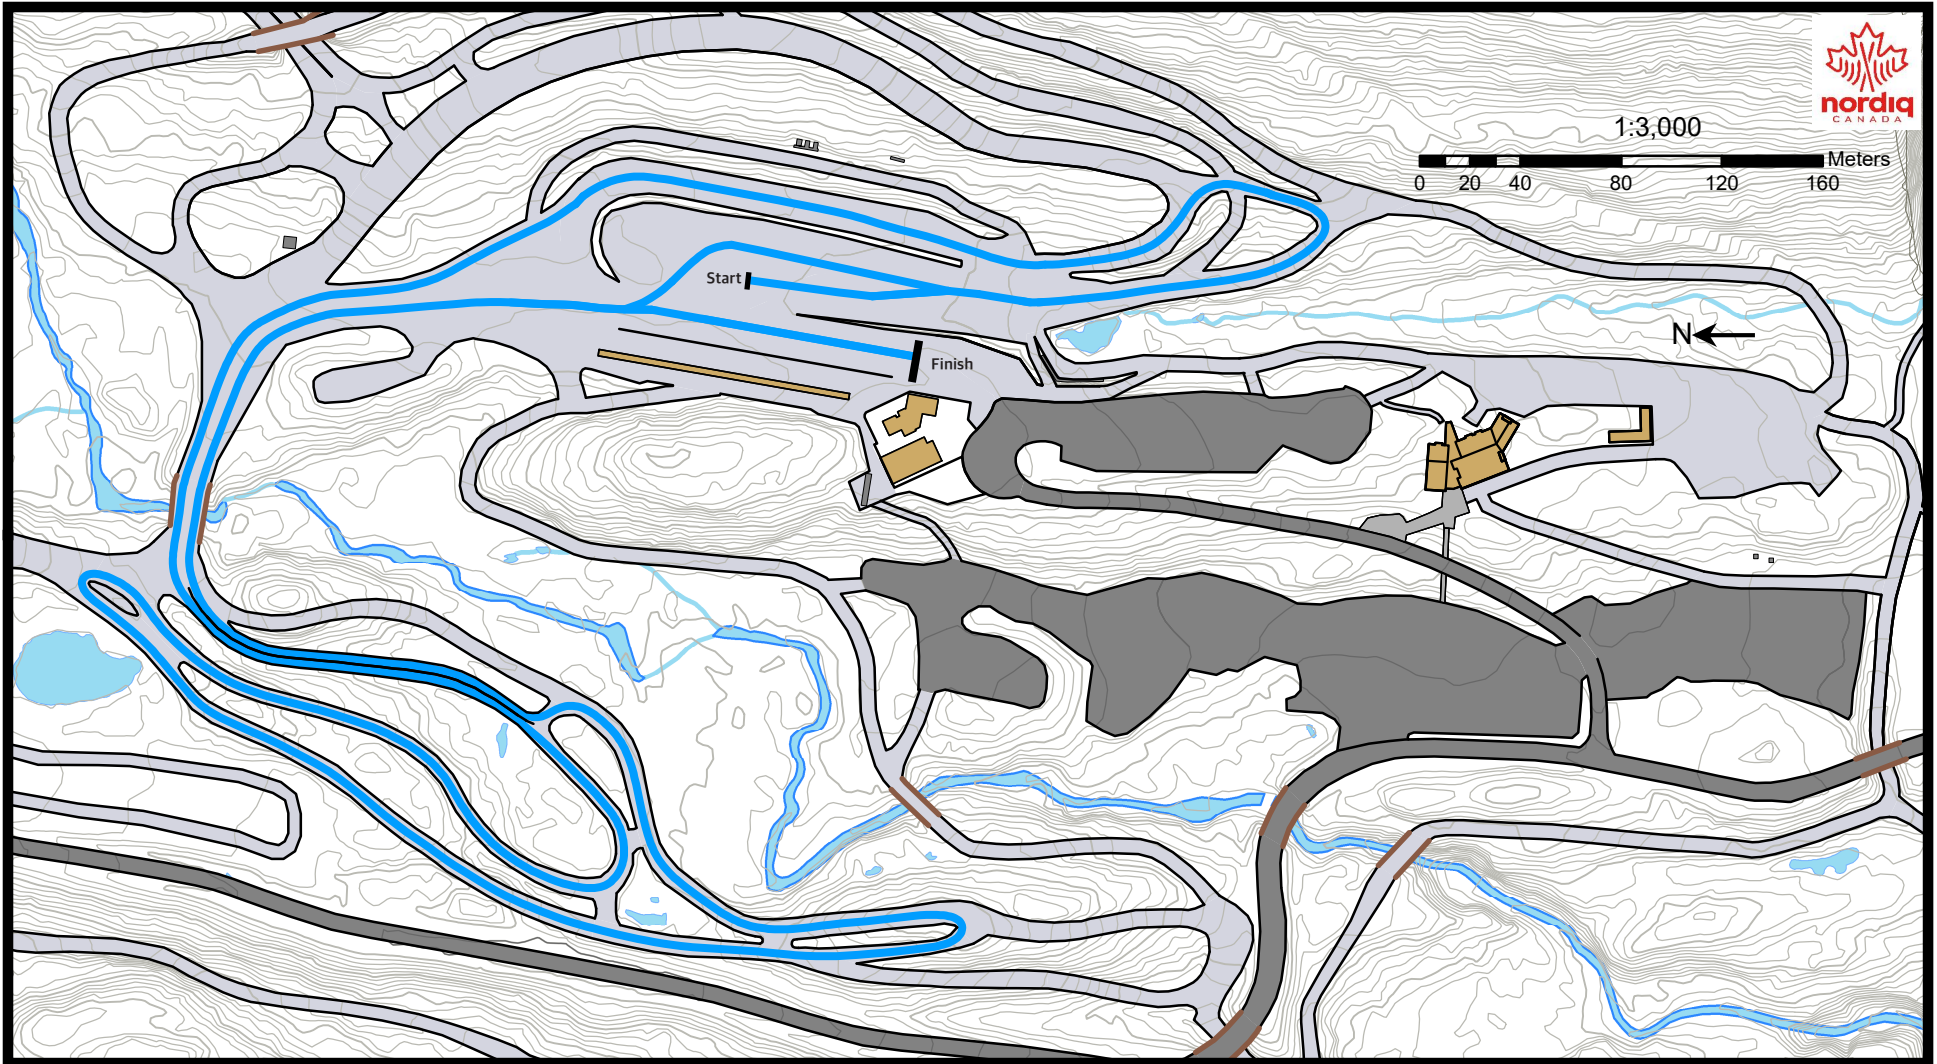

Race Categories + Info

January 17, 2020
Free Technique Sprints

Open Men	1 x 1.2Km
Open Women	1 x 1.2Km

1.0km A Course Terrain Profile

FIS Homologation Statistics

Competition Level: OWG	Total Climb (TC): 32m
Course Length: 1090m	Maximum Climb (MC): 25m
Highest Point: 882m	Height Difference (HD): 25m
Lowest Point: 857m	Category: D

Race Categories + Info

January 17, 2020
Free Technique Sprints
U18 Boys & Girls 1 x 1.2Km
U16 Boys & Girls 1 x 1.2Km

FIS Homologation Statistics

Competition Level: FIS	Total Climb (TC): 80m
Course Length: 2515m	Maximum Climb (MC): 25m
Highest Point: 892m	Height Difference (HD): 35m
Lowest Point: 857m	Category: D

Race Categories + Info

December 17, 2020	
Free Technique Interval Start	
U14 Girls & Boys	1x2.5Km Red
Para Stand Men & Women	1x2.5Km Red

2.5km Blue G Course

Terrain Profile

FIS Homologation Statistics

Competition Level: FIS	Total Climb (TC): 47m
Course Length: 2505m	Maximum Climb (MC): 8m
Highest Point: 866m	Height Difference (HD): 15m
Lowest Point: 850m	Category: D

Race Categories + Info

Jan 17, 2020
Free Technique
Interval Start

Sit Ski 1 x 2.5Km Blue Sit Ski