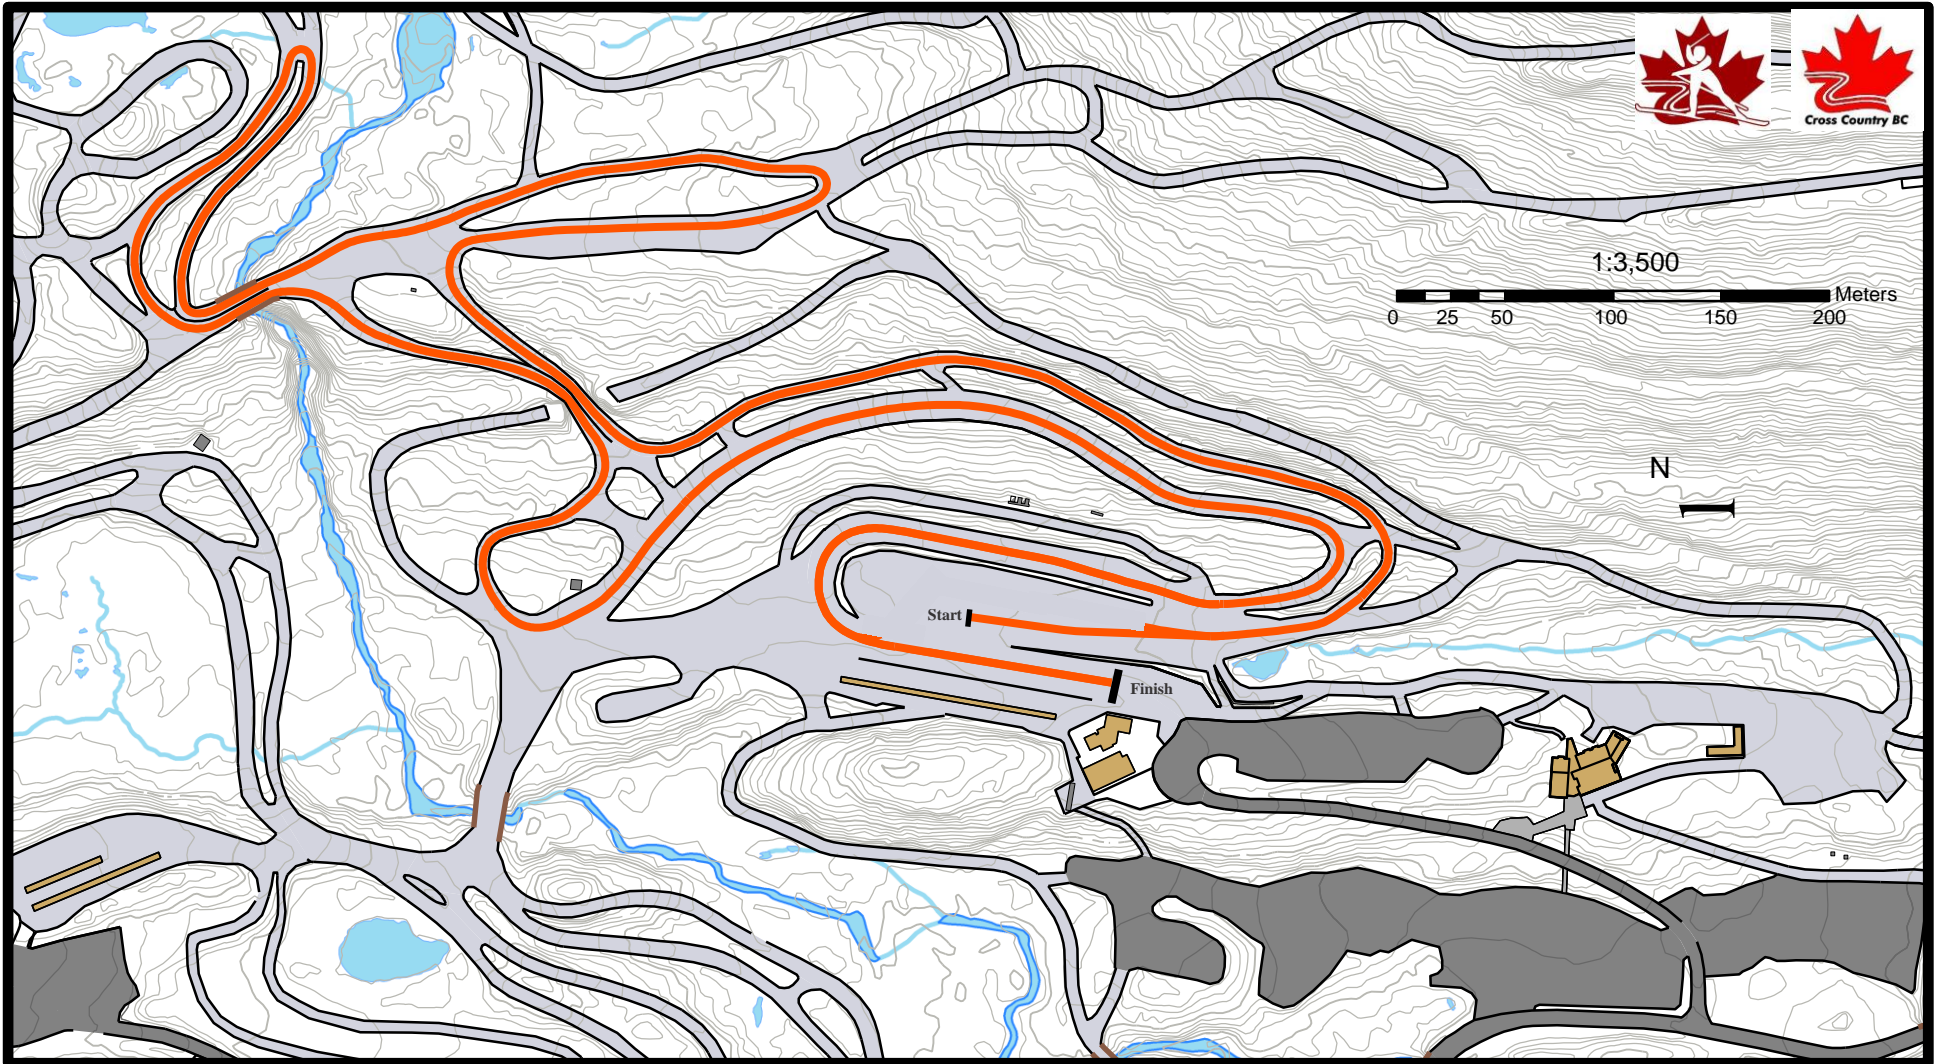

0m 50m 100m 200m

Competition Level: OWG	Total Climb (TC): 44m	Highest point: 882m
Category:	Maximum Climb (MC): 25m	Lowest point: 857m
Course length: 1430m	Height Difference (HD): 25m	

Race Categories + Info	
December 13, 2018	
Classic Technique Sprint	
Senior Men	1 x 1.4Km
Junior Men	1 x 1.4Km
Senior Women	1 x 1.4Km
Junior Women	1 x 1.4Km

1.4km Red Course

2.5km Red B Course Terrain Profile

FIS Homologation Statistics

Competition Level: FIS	Total Climb (TC): 80m
Course Length: 2515m	Maximum Climb (MC): 25m
Highest Point: 892m	Height Difference (HD): 35m
Lowest Point: 857m	Category: D

Race Categories + Info

December 13, 2018
Classic Technique Prologue
Interval Start
Junior Girls 1 x 2.5Km Red
Junior Boys 1 x 2.5Km Red
Juvenile Girls 1 x 2.5 Km Red
Juvenile Boys 1 x 2.5Km Red

2.0km Blue B Course Terrain Profile

FIS Homologation Statistics

Competition Level: COC	Total Climb (TC): 51m
Course Length: 2036m	Maximum Climb (MC): 25m
Highest Point: 882m	Height Difference (HD): 32m
Lowest Point: 850m	Category: D

Race Categories + Info