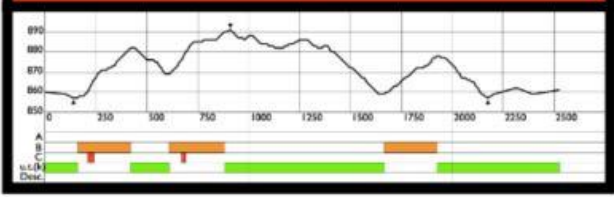

0m 50m 100m 200m

Competition Level: OWG	Total Climb (TC): 44m	Highest point: 882m
Category:	Maximum Climb (MC): 25m	Lowest point: 857m
Course length: 1430m	Height Difference (HD): 25m	

Race Categories + Info	
December 13, 2018	
Classic Technique Sprint	
Senior Men	1 x 1.4Km
Junior Men	1 x 1.4Km
Senior Women	1 x 1.4Km
Junior Women	1 x 1.4Km

1.4km Red Course

2.5km Red B Course Terrain Profile

FIS Homologation Statistics

Competition Level: FIS	Total Climb (TC): 80m
Course Length: 2515m	Maximum Climb (MC): 25m
Highest Point: 892m	Height Difference (HD): 35m
Lowest Point: 857m	Category: D