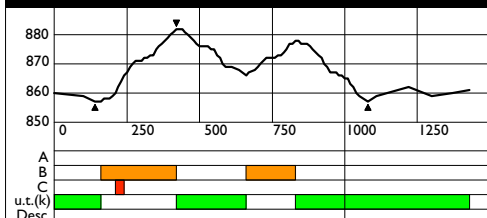

0m 50m 100m 200m

Competition Level: OWG	Total Climb (TC): 44m	Highest point: 882m
Category:	Maximum Climb (MC): 25m	Lowest point: 857m
Course length: 1430m	Height Difference (HD): 25m	

Race Categories + Info	
December 13, 2018	
Classic Technique Sprint	
Senior Men	1 x 1.4Km
Junior Men	1 x 1.4Km
Senior Women	1 x 1.4Km
Junior Women	1 x 1.4Km

1.4km Red Course

2.5km Red B Course Terrain Profile

FIS Homologation Statistics

Competition Level: FIS	Total Climb (TC): 80m
Course Length: 2515m	Maximum Climb (MC): 25m
Highest Point: 892m	Height Difference (HD): 35m
Lowest Point: 857m	Category: D

FIS Homologation Statistics

Competition Level: COC	Total Climb (TC): 51m
Course Length: 2036m	Maximum Climb (MC): 25m
Highest Point: 882m	Height Difference (HD): 32m
Lowest Point: 850m	Category: D

Race Categories + Info