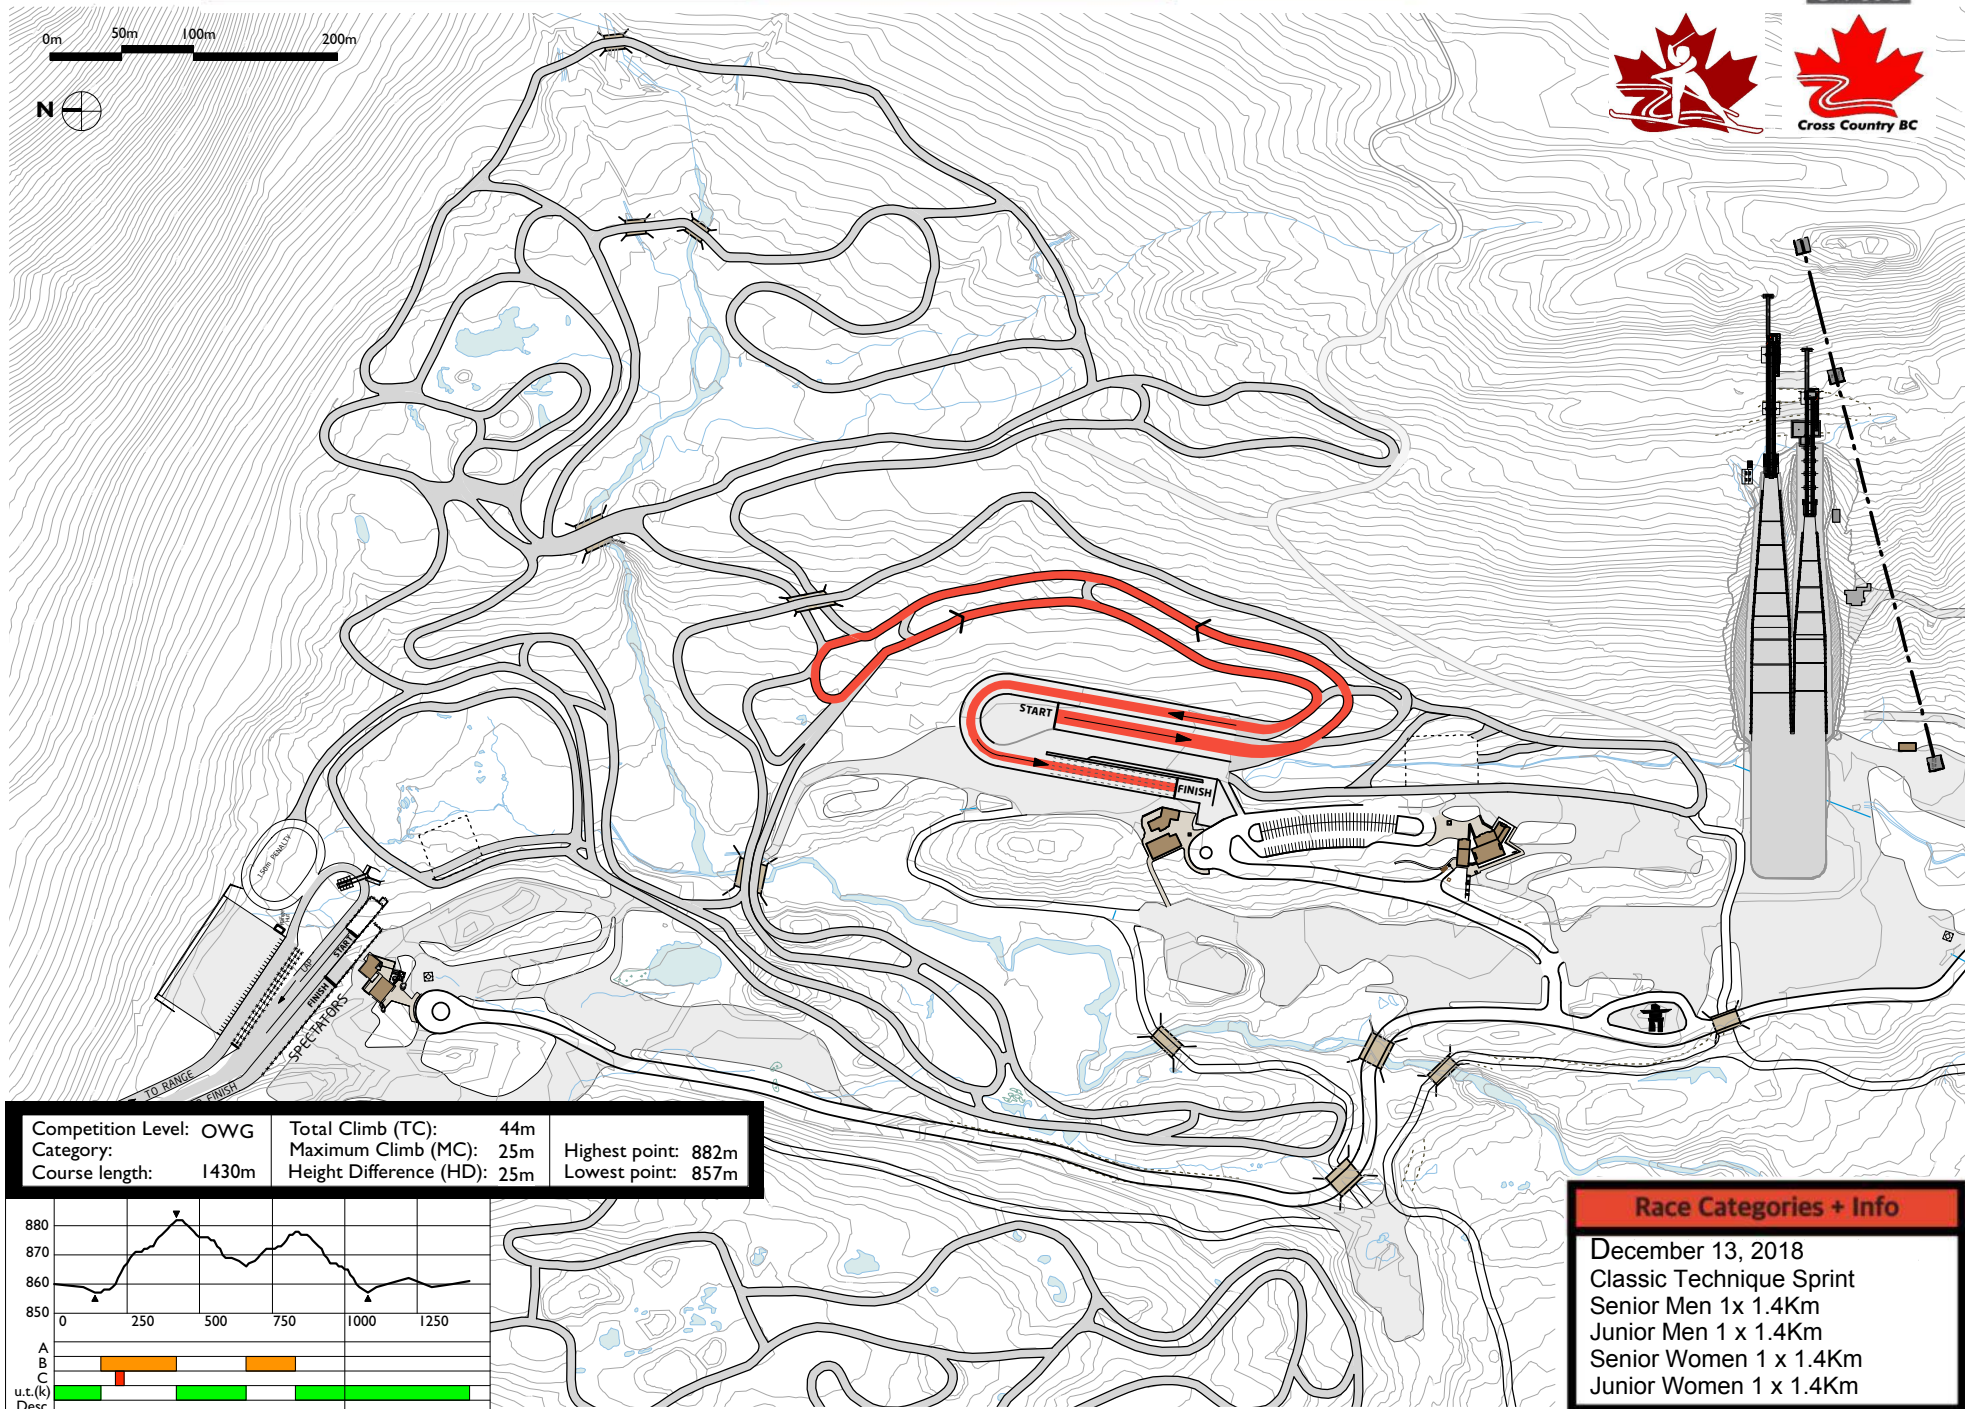

0m 50m 100m 200m

Competition Level: OWG	Total Climb (TC): 44m	Highest point: 882m
Category:	Maximum Climb (MC): 25m	Lowest point: 857m
Course length: 1430m	Height Difference (HD): 25m	

Race Categories + Info	
December 13, 2018	
Classic Technique Sprint	
Senior Men	1 x 1.4Km
Junior Men	1 x 1.4Km
Senior Women	1 x 1.4Km
Junior Women	1 x 1.4Km

1.4km Red Course

2.5km Red B Course Terrain Profile

FIS Homologation Statistics

Competition Level: FIS	Total Climb (TC): 80m
Course Length: 2515m	Maximum Climb (MC): 25m
Highest Point: 892m	Height Difference (HD): 35m
Lowest Point: 857m	Category: D

Race Categories + Info

December 13, 2018
Classic Technique Prologue
Interval Start
Junior Girls 1 x 2.5Km Red
Junior Boys 1 x 2.5Km Red
Juvenile Girls 1 x 2.5 Km Red
Juvenile Boys 1 x 2.5Km Red

2.0km Blue B Course Terrain Profile

FIS Homologation Statistics

Competition Level: COC	Total Climb (TC): 51m
Course Length: 2036m	Maximum Climb (MC): 25m
Highest Point: 882m	Height Difference (HD): 32m
Lowest Point: 850m	Category: D

Race Categories + Info