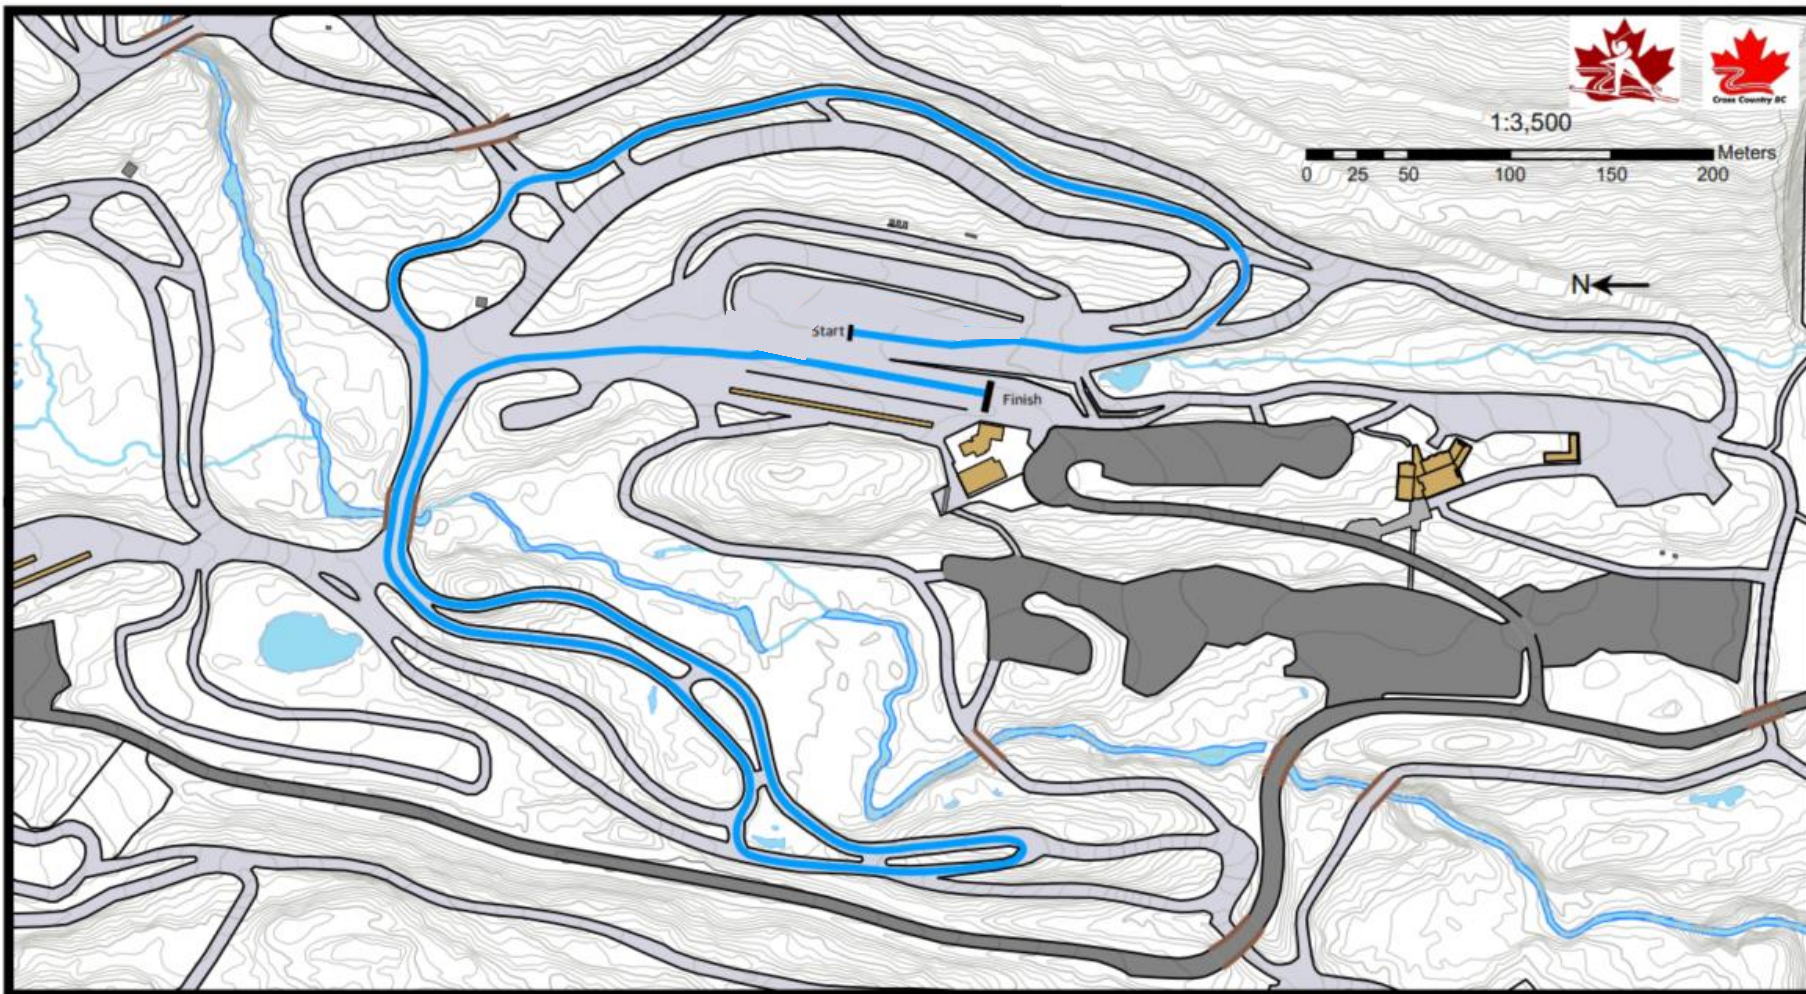

0m 50m 100m 200m

Competition Level: OWG	Total Climb (TC): 44m	Highest point: 882m
Category:	Maximum Climb (MC): 25m	Lowest point: 857m
Course length: 1430m	Height Difference (HD): 25m	

Race Categories + Info	
December 13, 2018	
Classic Technique Sprint	
Senior Men	1 x 1.4Km
Junior Men	1 x 1.4Km
Senior Women	1 x 1.4Km
Junior Women	1 x 1.4Km

1.4km Red Course

2.5km Red B Course Terrain Profile

FIS Homologation Statistics

Competition Level: FIS	Total Climb (TC): 80m
Course Length: 2515m	Maximum Climb (MC): 25m
Highest Point: 892m	Height Difference (HD): 35m
Lowest Point: 857m	Category: D

Race Categories + Info

December 13, 2018
Classic Technique Prologue
Interval Start
Junior Girls 1 x 2.5Km Red
Junior Boys 1 x 2.5Km Red
Juvenile Girls 1 x 2.5 Km Red
Juvenile Boys 1 x 2.5Km Red

2.0km Blue B Course Terrain Profile

FIS Homologation Statistics

Competition Level: COC	Total Climb (TC): 51m
Course Length: 2036m	Maximum Climb (MC): 25m
Highest Point: 882m	Height Difference (HD): 32m
Lowest Point: 850m	Category: D

Race Categories + Info